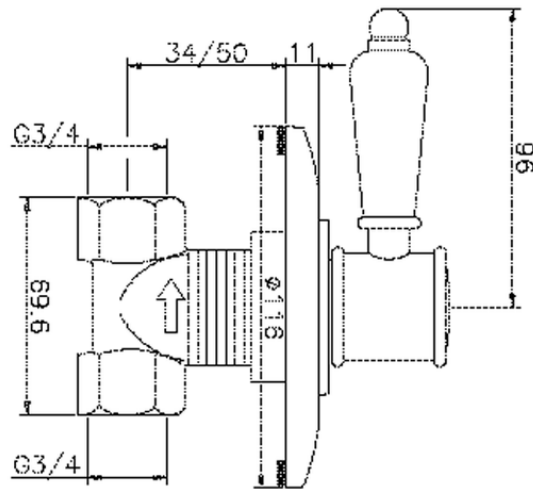

## Concealed stop valve VICTORIAN\_VT000313

VT000313

<https://en.huberitalia.com/concealed-stop-valve-victorian-vt000313>

2024-12-22