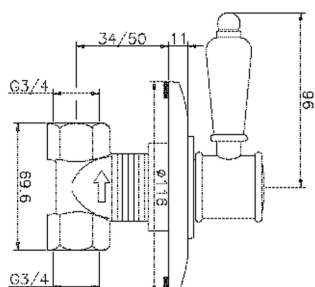

Concealed stop valve VICTORIAN_VT000313

MODEL **VT000313**

Concealed stop valve, 3/4" F outlet

AVAILABLE FINISHINGS

-  **21** 21 Chrome
-  **27** 27 Old Bronze
-  **2A** 2A Satin Brushed Nickel
-  **2G** 2G Antique Gold
-  **2W** 2W Brushed Gold

CHARACTERISTICS

Installation **Concealed**

Concealed stop valve VICTORIAN_VT000313

VT000313

<https://en.huberitalia.com/concealed-stop-valve-victorian-vt000313>

2024-12-22