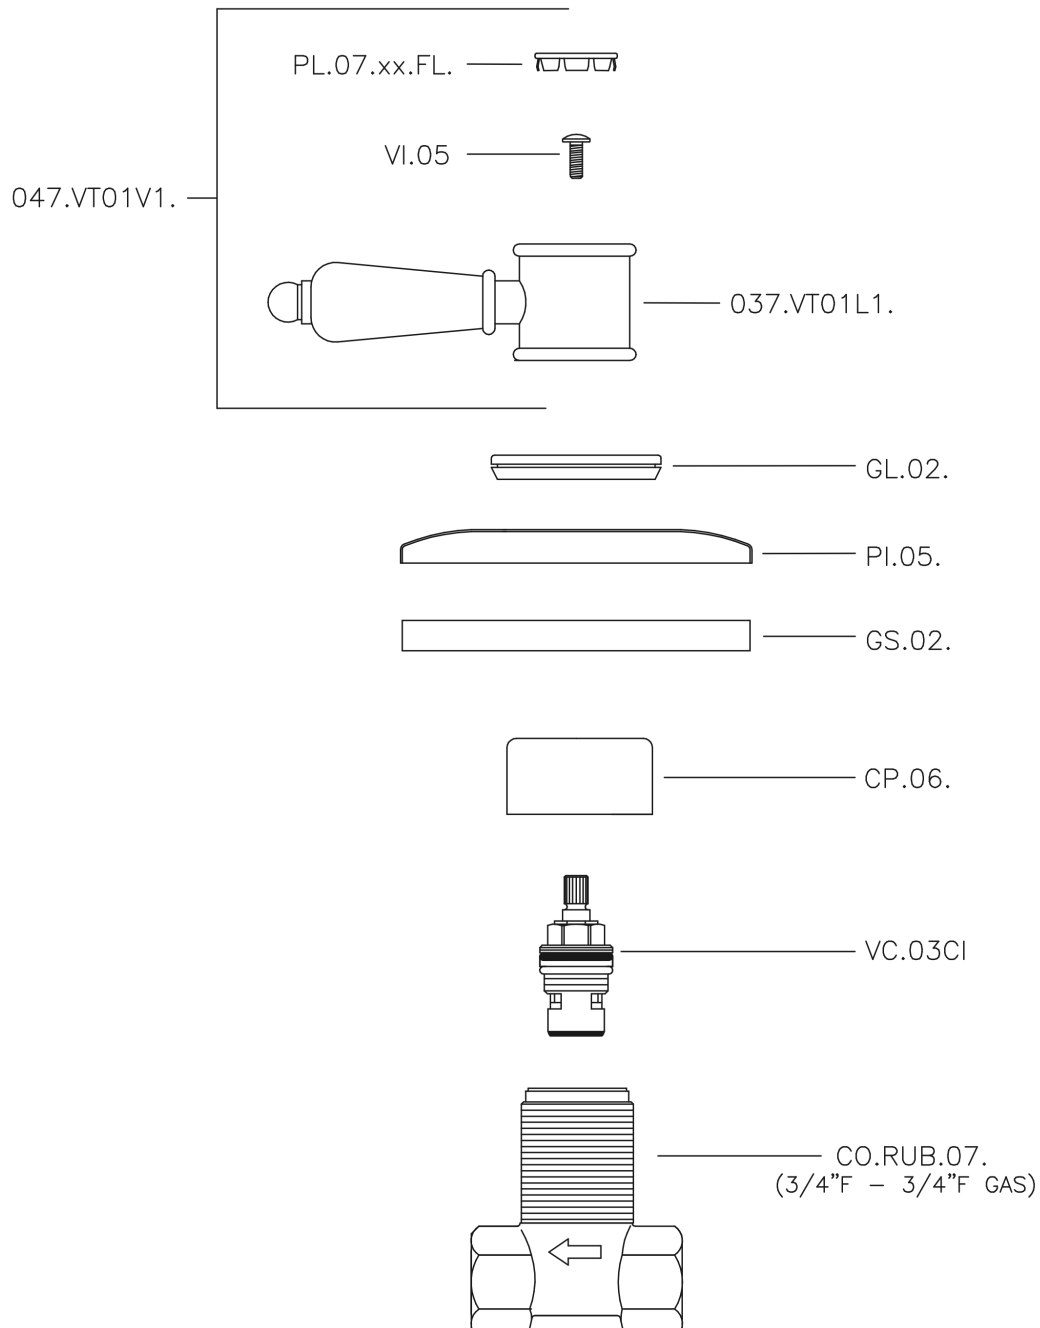

Concealed stop valve VICTORIAN_VT000313

MODEL **VT000313**

Concealed stop valve, 3/4" F outlet

AVAILABLE FINISHINGS

-  **21** 21 Chrome
-  **27** 27 Old Bronze
-  **2A** 2A Satin Brushed Nickel
-  **2G** 2G Antique Gold
-  **2W** 2W Brushed Gold

CHARACTERISTICS

Installation **Concealed**

Concealed stop valve VICTORIAN_VT000313

VT000313

<https://en.huberitalia.com/concealed-stop-valve-victorian-vt000313>

2024-12-22