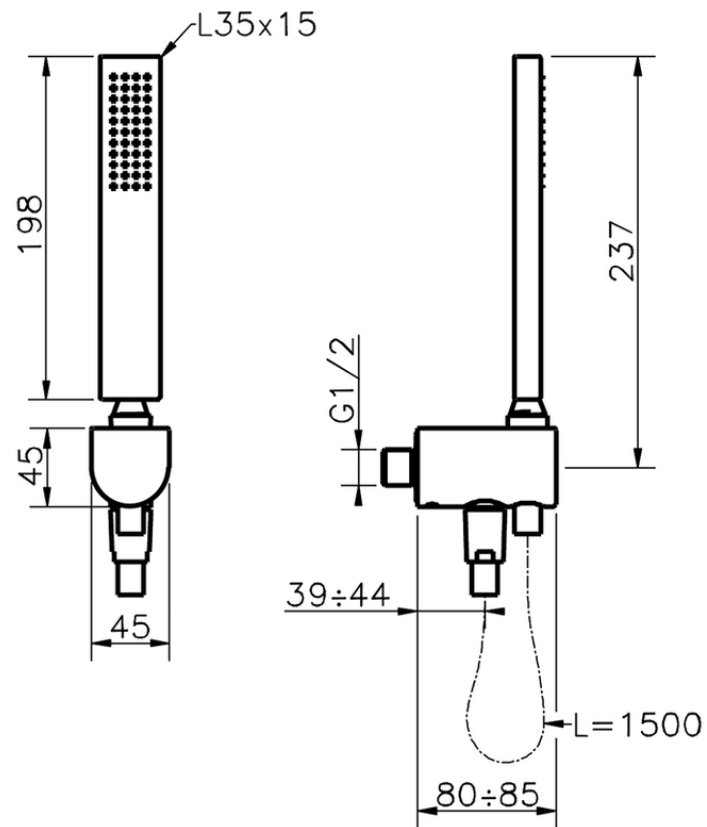

Shower set on wall elbow SHOWER_SS018870

SS018870

<https://en.huberitalia.com/shower-set-on-wall-elbow-shower-ss018870>

2026-04-06