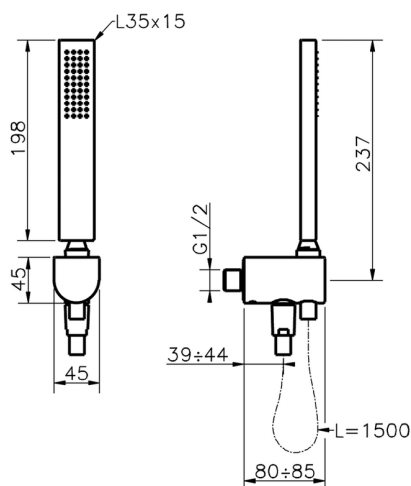

Shower set on wall elbow SHOWER_SS018870

MODEL **SS018870**

Shower set on wall elbow, handshower holder with integrated 1/2" elbow, 35x15 mm Brass minimalistic one spray handshower, 150 cm SUPREME smooth flexible hose

AVAILABLE FINISHINGS

CHARACTERISTICS

2026-06-15