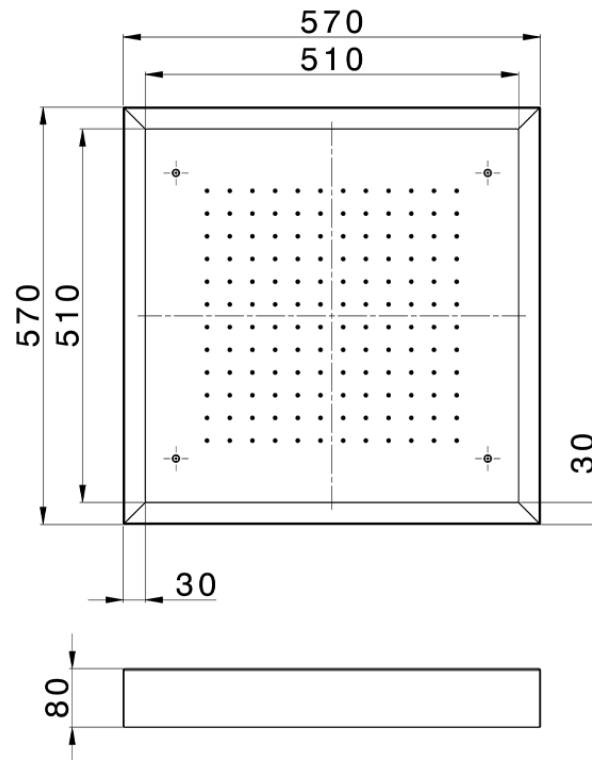

570x570 mm Chromotherapy Ceiling showerhead ZEN_ZS1C0130

ZS1C0130

<https://en.huberitalia.com/570x570-mm-chromotherapy-ceiling-showerhead-zen-zs1c0130>

2026-04-06