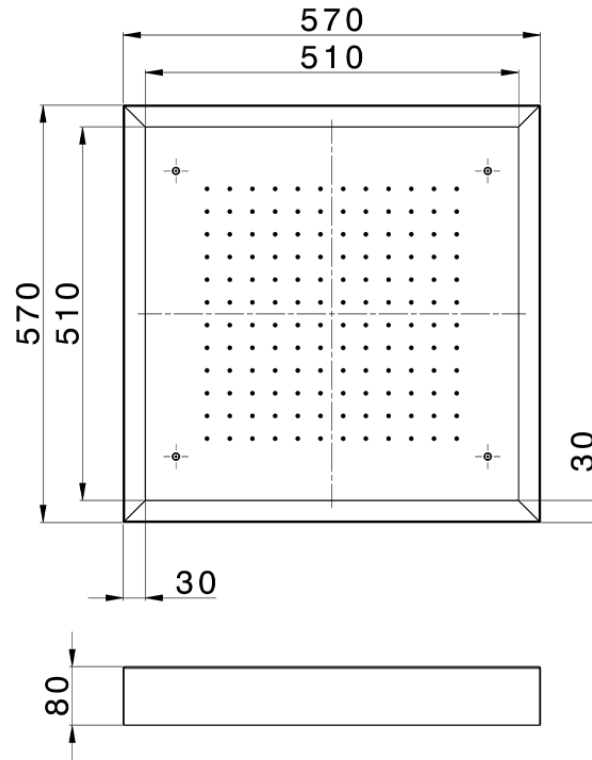

570x570 mm Chromotherapy Ceiling showerhead ZEN_ZS1C0130

ZS1C0130

<https://en.huberitalia.com/570x570-mm-chromotherapy-ceiling-showerhead-zen-zs1c0130>

2026-06-13