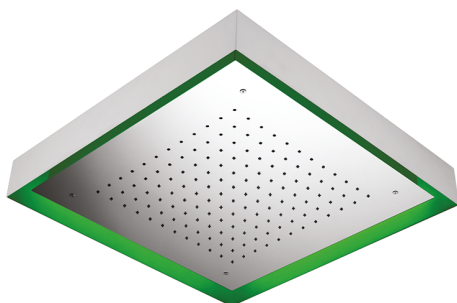

570x570 mm Chromotherapy Ceiling showerhead ZEN_ZS1C0130

MODEL **ZS1C0130**

570x570 mm Chromotherapy Ceiling showerhead, with white cover, rain, chromotherapy functions, wireless control, Stainless Steel AISI 304

AVAILABLE FINISHINGS

- **D1** D1 Brushed Inox
- **40** 40 Matt Black
- **4Q** 4Q Matt White
- **D2** D2 Polished Inox

CHARACTERISTICS

2026-06-05