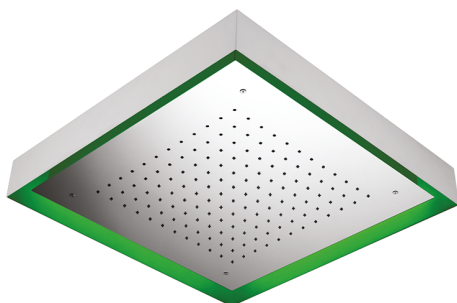

570x570 mm Chromotherapy Ceiling showerhead ZEN_ZS1C0130

MODEL **ZS1C0130**

570x570 mm Chromotherapy Ceiling showerhead, with white cover, rain, chromotherapy functions, wireless control, Stainless Steel AISI 304

AVAILABLE FINISHINGS

-  **D1** D1 Brushed Inox
-  **40** 40 Matt Black
-  **4Q** 4Q Matt White
-  **D2** D2 Polished Inox

CHARACTERISTICS

2026-06-05