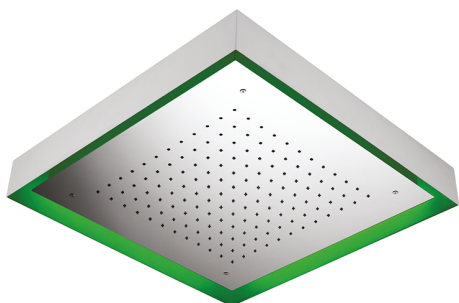

570x570 mm Chromotherapy Ceiling showerhead ZEN_ZS1C0130

MODEL **ZS1C0130**

570x570 mm Chromotherapy Ceiling showerhead, with white cover, rain, chromotherapy functions, wireless control, Stainless Steel AISI 304

AVAILABLE FINISHINGS

- **D1** D1 Brushed Inox
- **40** 40 Matt Black
- **4Q** 4Q Matt White
- **D2** D2 Polished Inox

CHARACTERISTICS

2026-05-16