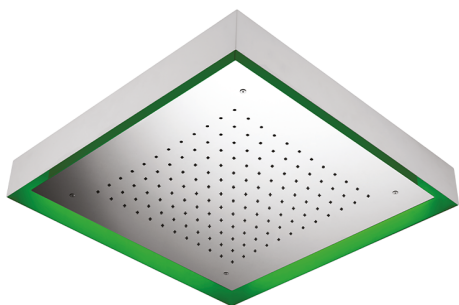

570x570 mm Chromotherapy Ceiling showerhead ZEN_ZS1C0130

MODEL **ZS1C0130**

570x570 mm Chromotherapy Ceiling showerhead, with white cover, rain, chromotherapy functions, wireless control, Stainless Steel AISI 304

AVAILABLE FINISHINGS

-  **D1** D1 Brushed Inox
-  **40** 40 Matt Black
-  **4Q** 4Q Matt White
-  **D2** D2 Polished Inox

CHARACTERISTICS

2026-06-26