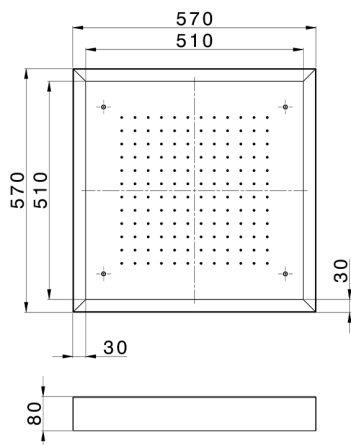

570x570 mm Chromotherapy Ceiling showerhead ZEN_ZS1C0130

MODEL **ZS1C0130**

570x570 mm Chromotherapy Ceiling showerhead, with white cover, rain, chromotherapy functions, wireless control, Stainless Steel AISI 304

AVAILABLE FINISHINGS

- **D1** D1 Brushed Inox
- **40** 40 Matt Black
- **4Q** 4Q Matt White
- **D2** D2 Polished Inox

CHARACTERISTICS

2026-06-05