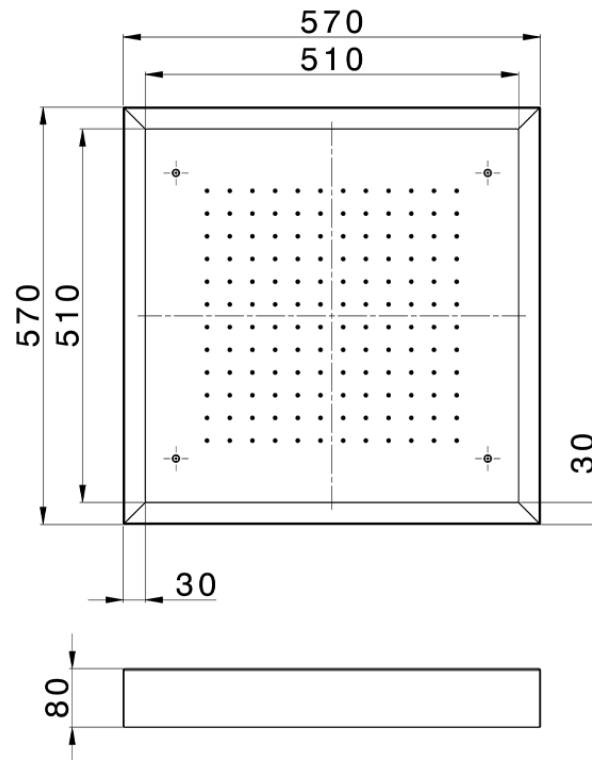

570x570 mm Chromotherapy Ceiling showerhead ZEN_ZS1C0130

ZS1C0130

<https://en.huberitalia.com/570x570-mm-chromotherapy-ceiling-showerhead-zen-zs1c0130>

2026-06-06