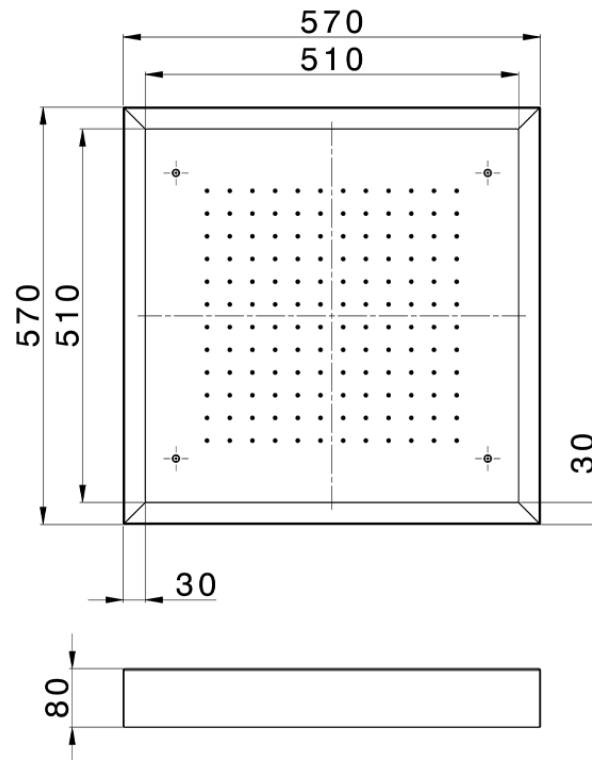

570x570 mm Chromotherapy Ceiling showerhead ZEN_ZS1C0130

ZS1C0130

<https://en.huberitalia.com/570x570-mm-chromotherapy-ceiling-showerhead-zen-zs1c0130>

2026-04-08