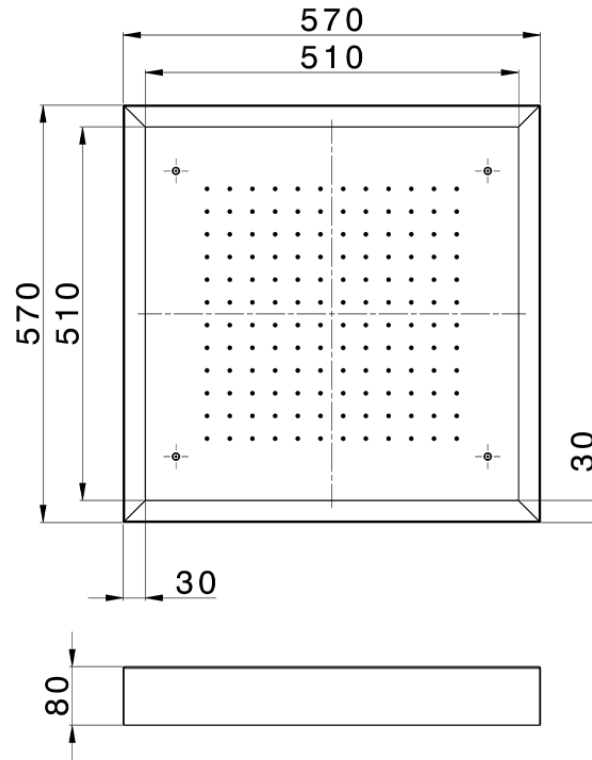

## 570x570 mm Chromotherapy Ceiling showerhead ZEN\_ZS1C0130

ZS1C0130

<https://en.huberitalia.com/570x570-mm-chromotherapy-ceiling-showerhead-zen-zs1c0130>

2026-06-27