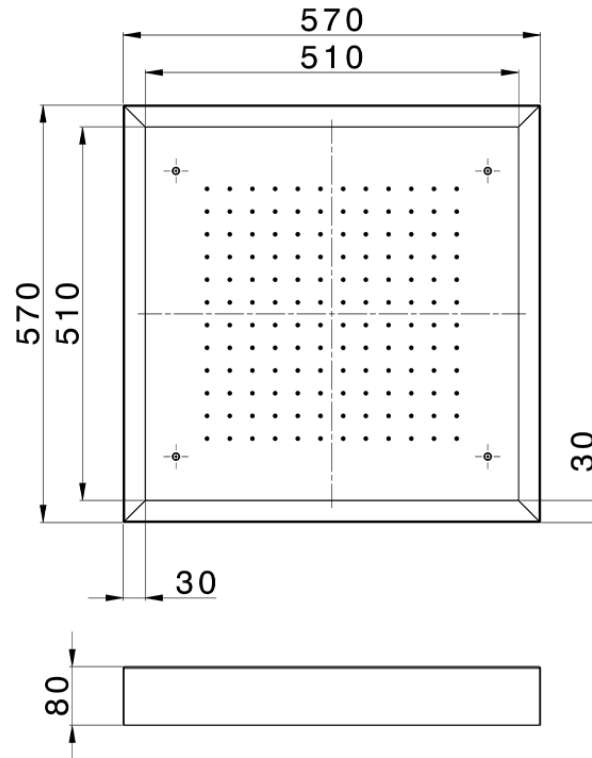

570x570 mm Chromotherapy Ceiling showerhead ZEN_ZS1C0130

ZS1C0130

<https://en.huberitalia.com/570x570-mm-chromotherapy-ceiling-showerhead-zen-zs1c0130>

2026-05-16