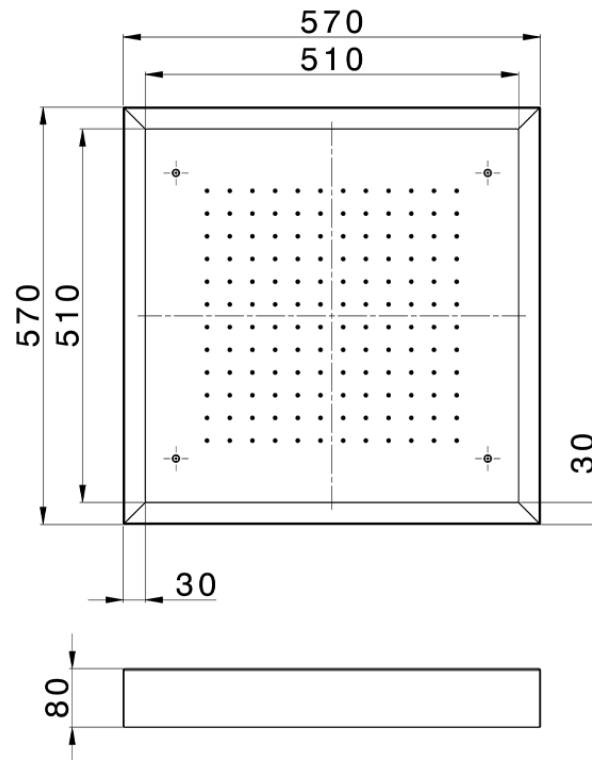

570x570 mm Chromotherapy Ceiling showerhead ZEN_ZS1C0130

ZS1C0130

<https://en.huberitalia.com/570x570-mm-chromotherapy-ceiling-showerhead-zen-zs1c0130>

2026-06-27