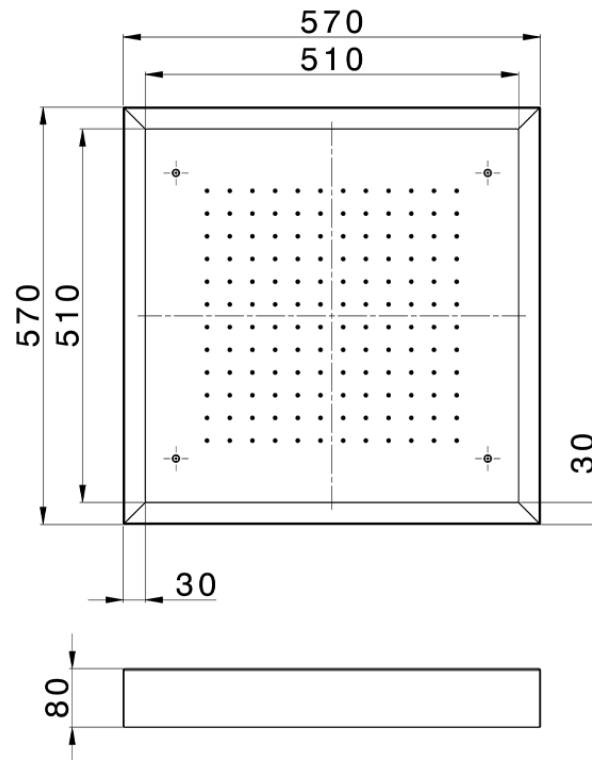

## 570x570 mm Chromotherapy Ceiling showerhead ZEN\_ZS1C0130

ZS1C0130

<https://en.huberitalia.com/570x570-mm-chromotherapy-ceiling-showerhead-zen-zs1c0130>

2026-04-08