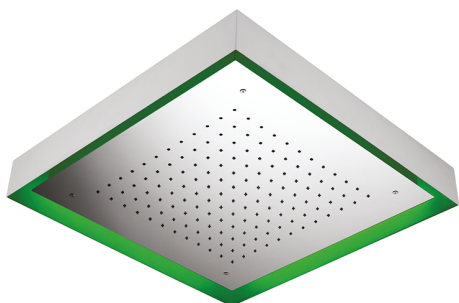

570x570 mm Chromotherapy Ceiling showerhead ZEN_ZS1C0130

MODEL **ZS1C0130**

570x570 mm Chromotherapy Ceiling showerhead, with white cover, rain, chromotherapy functions, wireless control, Stainless Steel AISI 304

AVAILABLE FINISHINGS

- **D1** D1 Brushed Inox
- **40** 40 Matt Black
- **4Q** 4Q Matt White
- **D2** D2 Polished Inox

CHARACTERISTICS

2026-04-09