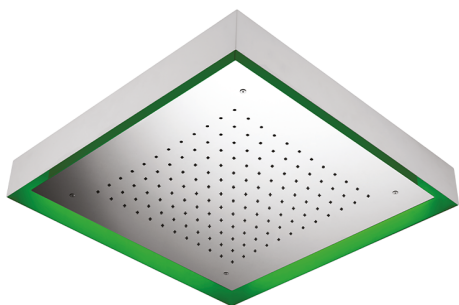

570x570 mm Chromotherapy Ceiling showerhead ZEN_ZS1C0130

MODEL **ZS1C0130**

570x570 mm Chromotherapy Ceiling showerhead, with white cover, rain, chromotherapy functions, wireless control, Stainless Steel AISI 304

AVAILABLE FINISHINGS

-  **D1** D1 Brushed Inox
-  **40** 40 Matt Black
-  **4Q** 4Q Matt White
-  **D2** D2 Polished Inox

CHARACTERISTICS

2026-06-06