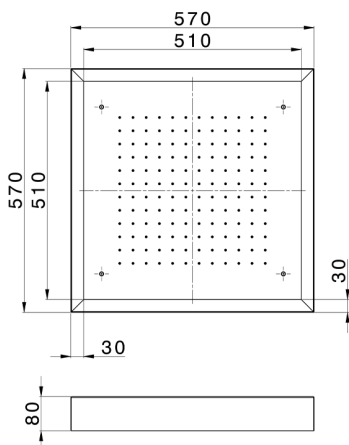

570x570 mm Chromotherapy Ceiling showerhead ZEN_ZS1C0130

MODEL **ZS1C0130**

570x570 mm Chromotherapy Ceiling showerhead, with white cover, rain, chromotherapy functions, wireless control, Stainless Steel AISI 304

AVAILABLE FINISHINGS

- **D1** D1 Brushed Inox
- **40** 40 Matt Black
- **4Q** 4Q Matt White
- **D2** D2 Polished Inox

CHARACTERISTICS

2026-06-27