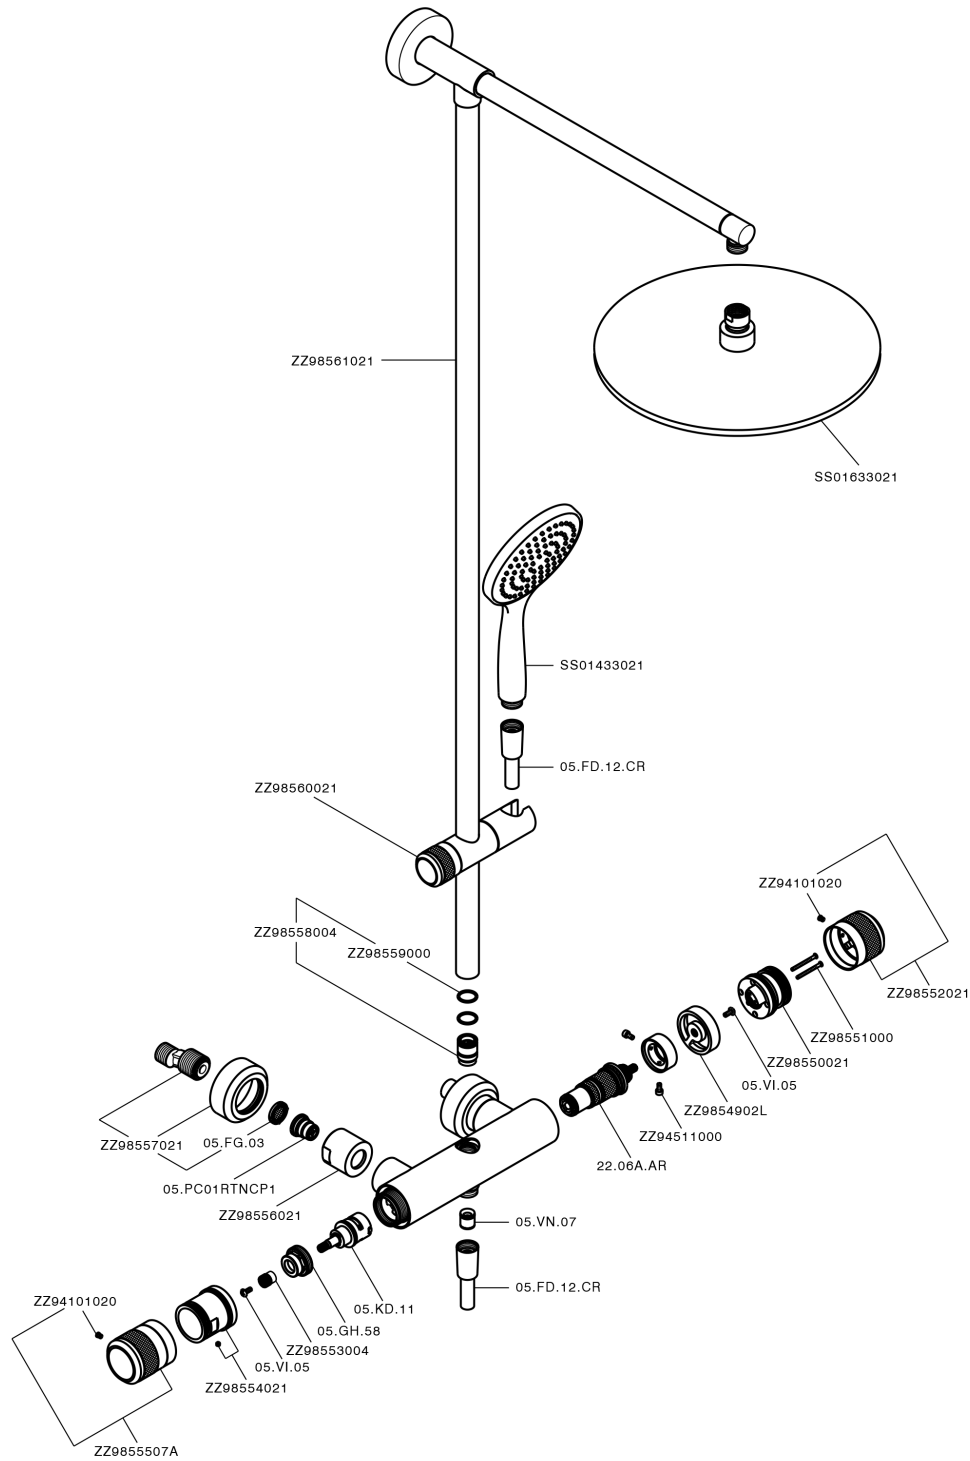

2-function Thermostatic shower set CHRONOS_CRC78020

MODEL **CRC78020**

2-function Thermostatic shower set, 2-outlet devia stop, not adjustable column, sliding handshower holder, 130 mm ABS Emotion one spray handshower, D.300 mm 8 mm Brass thick round showerhead, 150 cm SUPREME smooth flexible hose

AVAILABLE FINISHINGS

-  **21** 21 Chrome
-  **2F** 2F Brushed Nickel
-  **2Q** 2Q Black Titanium

CHARACTERISTICS

Cartridge Spare Parts **22.04A.AR - ZZ97279004**

Argo 2 (long filter) Thermostatic Valve

DeviaStop

The Huber Devia Stop technology allows to adjust the water flow and to direct it to the selected output point (overhead soaker, hand shower, etc).

SafeTouch

The Huber SafeTouch system maintains the mixer body cool to the touch during operation.

Thermostatic

The Huber thermostatic is your personal water manager, helping you to handle, control and save water and energy.

2-function Thermostatic shower set CHRONOS_CRC78020

CRC78020

<https://en.huberitalia.com/2-function-thermostatic-shower-set-chronos-crc78020>