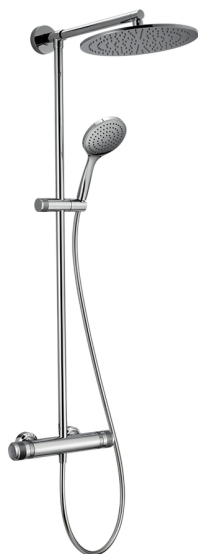

2-function Thermostatic shower set CHRONOS_CRC78020

MODEL **CRC78020**

2-function Thermostatic shower set, 2-outlet devia stop, not adjustable column, sliding handshower holder, 130 mm ABS Emotion one spray handshower, D.300 mm 8 mm Brass thick round showerhead, 150 cm SUPREME smooth flexible hose

AVAILABLE FINISHINGS

-  **21** 21 Chrome
-  **2F** 2F Brushed Nickel
-  **2Q** 2Q Black Titanium

CHARACTERISTICS

Cartridge Spare Parts **22.04A.AR - ZZ97279004**

Argo 2 (long filter) Thermostatic Valve

DeviaStop

The Huber Devia Stop technology allows to adjust the water flow and to direct it to the selected output point (overhead soaker, hand shower, etc).

SafeTouch

The Huber SafeTouch system maintains the mixer body cool to the touch during operation.

Thermostatic

The Huber thermostatic is your personal water manager, helping you to handle, control and save water and energy.

2-function Thermostatic shower set CHRONOS_CRC78020

CRC78020

<https://en.huberitalia.com/2-function-thermostatic-shower-set-chronos-crc78020>