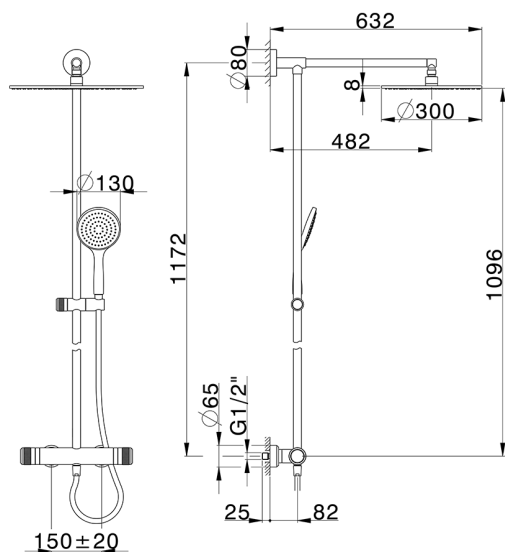

## 2-function Thermostatic shower set CHRONOS\_CRC78020

MODEL **CRC78020**

2-function Thermostatic shower set, 2-outlet devia stop, not adjustable column, sliding handshower holder, 130 mm ABS Emotion one spray handshower, D.300 mm 8 mm Brass thick round showerhead, 150 cm SUPREME smooth flexible hose

### CHARACTERISTICS

Cartridge Spare Parts **22.04A.AR - ZZ97279004**

**Argo 2 (long filter) Thermostatic Valve**

#### DeviaStop

The Huber Devia Stop technology allows to adjust the water flow and to direct it to the selected output point (overhead soaker, hand shower, etc).