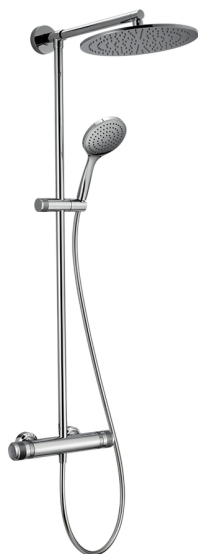

## 2-function Thermostatic shower set CHRONOS\_CRC78020

MODEL **CRC78020**

2-function Thermostatic shower set, 2-outlet devia stop, not adjustable column, sliding handshower holder, 130 mm ABS Emotion one spray handshower, D.300 mm 8 mm Brass thick round showerhead, 150 cm SUPREME smooth flexible hose

### AVAILABLE FINISHINGS

-  **21** 21 Chrome
-  **2F** 2F Brushed Nickel
-  **2Q** 2Q Black Titanium

### CHARACTERISTICS

Cartridge Spare Parts **22.04A.AR - ZZ97279004**

**Argo 2 (long filter) Thermostatic Valve**

#### DeviaStop

The Huber Devia Stop technology allows to adjust the water flow and to direct it to the selected output point (overhead soaker, hand shower, etc).