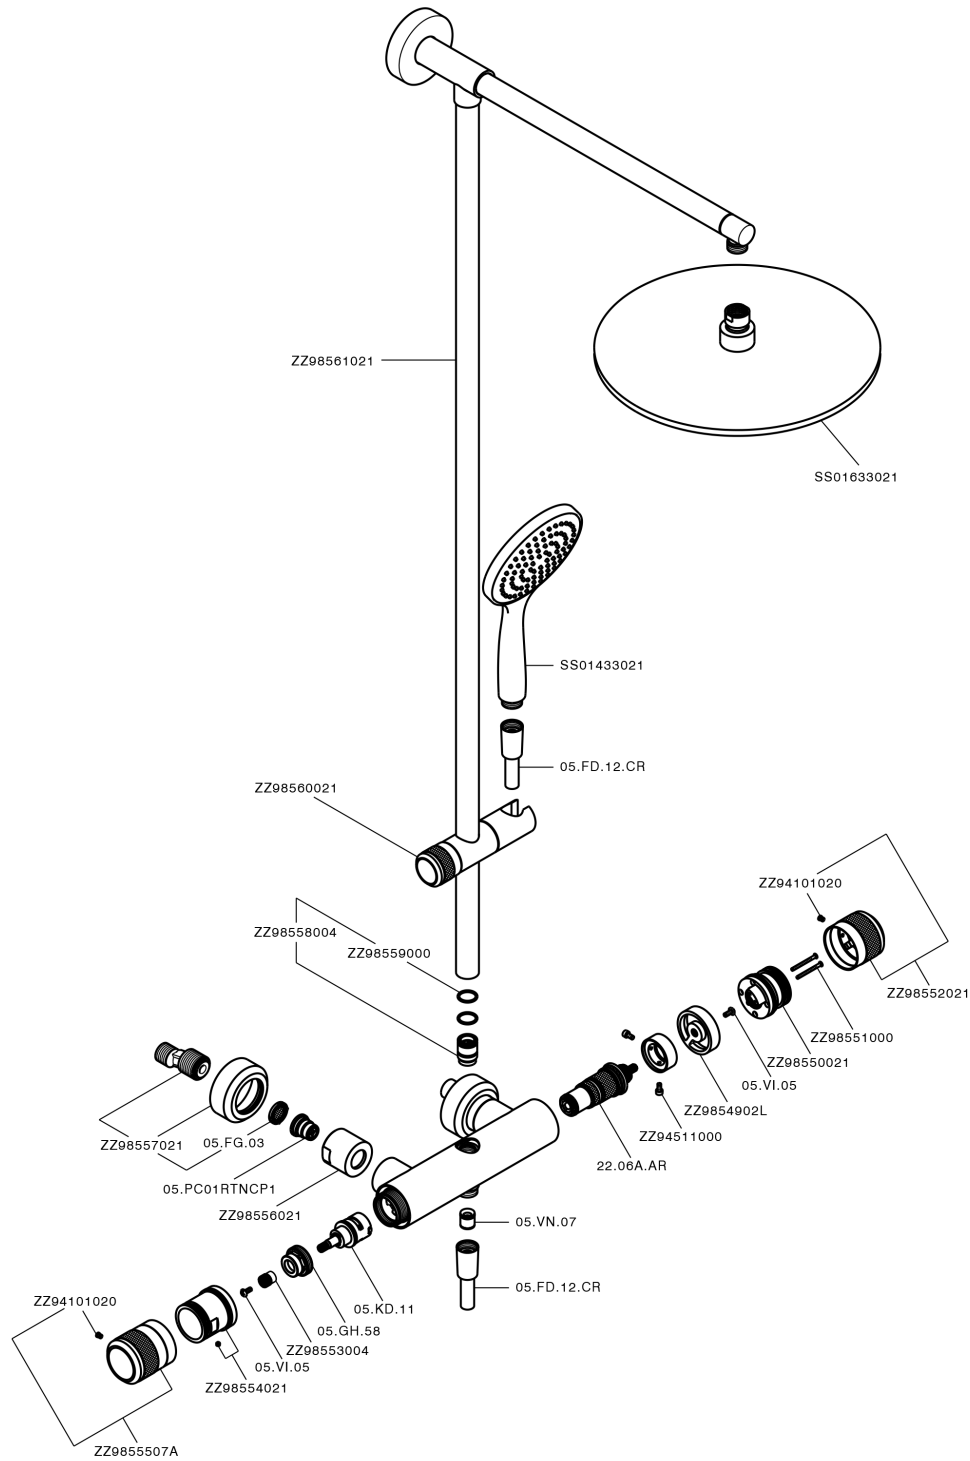

2-function Thermostatic shower set CHRONOS_CRC78020

CRC78020

<https://en.huberitalia.com/2-function-thermostatic-shower-set-chronos-crc78020>

2024-10-22