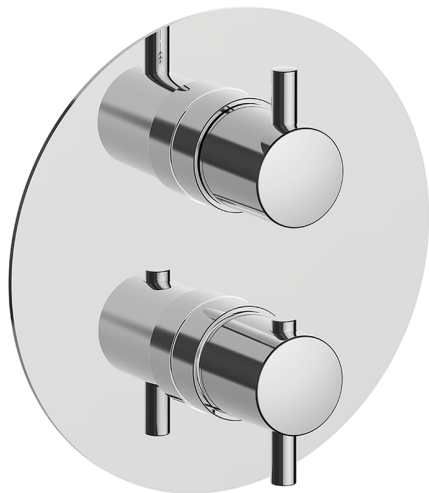

Exposed part for Thermostatic One Box Valve ONE BOX_MT0BT030

MODEL **MT0BT030**

Exposed part for Thermostatic One Box Valve, with 1-2-3 outlet deviator, Minimum depth of installation: 67 mm, without concealed part, for items ZB00B030-ZB00B031

AVAILABLE FINISHINGS

-  **21** 21 Chrome
-  **26** 26 Old Copper
-  **2F** 2F Brushed Nickel
-  **2W** 2W Brushed Gold
-  **40** 40 Matt Black
-  **4Q** 4Q Matt White

CHARACTERISTICS

Cartridge Spare Parts **24.04A.PP**
 Installation **Concealed**
 Required concealed parts **ZB00B031**
ZB00B030

DeviaStop

The Huber Devia Stop technology allows to adjust the water flow and to direct it to the selected output point (overhead soaker, hand shower, etc).

Thermostatic

The Huber thermostatic is your personal water manager, helping you to handle, control and save water and energy.

One Box Universal Concealed Part ONE BOX_ZB00B031

MODEL **ZB00B031**

One Box Universal Concealed Part, for 1 or 2 or 3 outlet thermostatic or single lever, without trim kit, with noise reducers, with sealing gasket