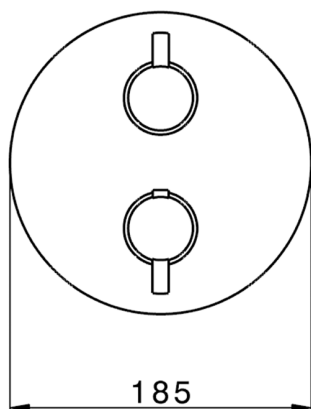

Exposed part for Thermostatic One Box Valve ONE BOX_MT0BT030

MODEL **MT0BT030**

Exposed part for Thermostatic One Box Valve, with 1-2-3 outlet deviator, Minimum depth of installation: 67 mm, without concealed part, for items ZB00B030-ZB00B031

AVAILABLE FINISHINGS

-  **21** 21 Chrome
-  **26** 26 Old Copper
-  **2F** 2F Brushed Nickel
-  **2W** 2W Brushed Gold
-  **40** 40 Matt Black
-  **4Q** 4Q Matt White

CHARACTERISTICS

Cartridge Spare Parts **24.04A.PP**
 Installation **Concealed**
 Required concealed parts **ZB00B031**
ZB00B030