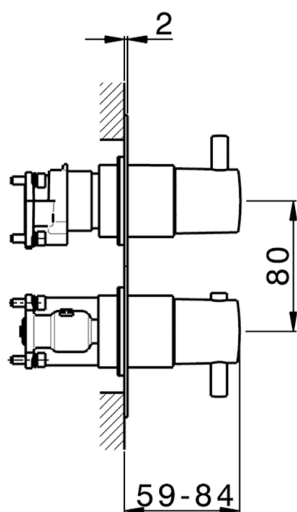

Exposed part for Thermostatic One Box Valve ONE BOX_MT0BT030

MODEL **MT0BT030**

Exposed part for Thermostatic One Box Valve, with 1-2-3 outlet deviator, Minimum depth of installation: 67 mm, without concealed part, for items ZB00B030-ZB00B031

AVAILABLE FINISHINGS

-  **21** 21 Chrome
-  **26** 26 Old Copper
-  **2F** 2F Brushed Nickel
-  **2W** 2W Brushed Gold
-  **40** 40 Matt Black
-  **4Q** 4Q Matt White

CHARACTERISTICS

Cartridge Spare Parts **24.04A.PP**
 Installation **Concealed**
 Required concealed parts **ZB00B031**
ZB00B030