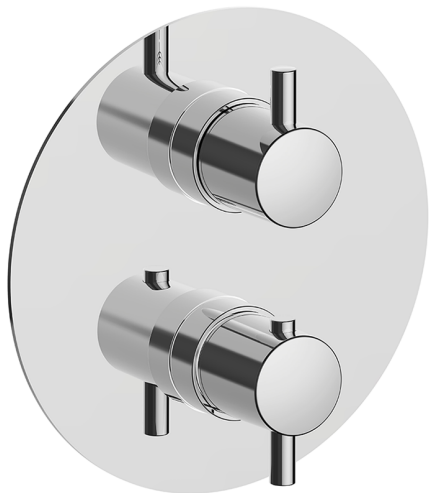

Exposed part for Thermostatic One Box Valve ONE BOX_MT0BT030

MODEL **MT0BT030**

Exposed part for Thermostatic One Box Valve, with 1-2-3 outlet deviator, Minimum depth of installation: 67 mm, without concealed part, for items ZB00B030-ZB00B031

AVAILABLE FINISHINGS

-  **21** 21 Chrome
-  **26** 26 Old Copper
-  **2F** 2F Brushed Nickel
-  **2W** 2W Brushed Gold
-  **40** 40 Matt Black
-  **4Q** 4Q Matt White

CHARACTERISTICS

Cartridge Spare Parts **24.04A.PP**
 Installation **Concealed**
 Required concealed parts **ZB00B031**
ZB00B030

DeviaStop

The Huber Devia Stop technology allows to adjust the water flow and to direct it to the selected output point (overhead soaker, hand shower, etc).

Thermostatic

The Huber thermostatic is your personal water manager, helping you to handle, control and save water and energy.

One Box Universal Concealed Part ONE BOX_ZB00B031

MODEL **ZB00B031**

One Box Universal Concealed Part, for 1 or 2 or 3 outlet thermostatic or single lever, without trim kit, with noise reducers, with sealing gasket