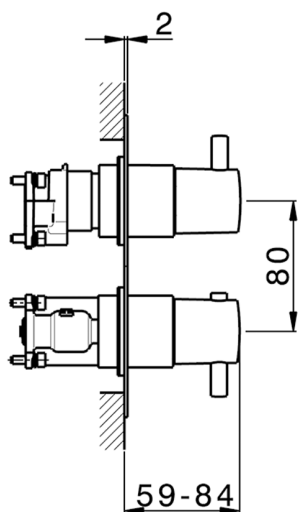

Exposed part for Thermostatic One Box Valve ONE BOX_MT0BT030

MODEL **MT0BT030**

Exposed part for Thermostatic One Box Valve, with 1-2-3 outlet deviator, Minimum depth of installation: 67 mm, without concealed part, for items ZB00B030-ZB00B031

AVAILABLE FINISHINGS

-  **21** 21 Chrome
-  **26** 26 Old Copper
-  **2F** 2F Brushed Nickel
-  **2W** 2W Brushed Gold
-  **40** 40 Matt Black
-  **4Q** 4Q Matt White

CHARACTERISTICS

Cartridge Spare Parts **24.04A.PP**
 Installation **Concealed**
 Required concealed parts **ZB00B031**
ZB00B030