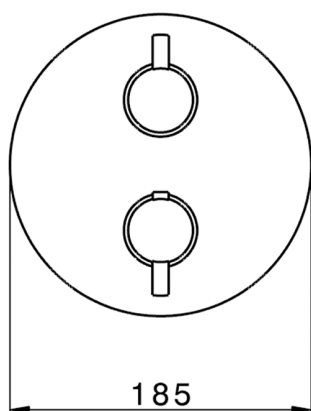

Exposed part for Thermostatic One Box Valve ONE BOX_MT0BT030

MODEL **MT0BT030**

Exposed part for Thermostatic One Box Valve, with 1-2-3 outlet deviator, Minimum depth of installation: 67 mm, without concealed part, for items ZB00B030-ZB00B031

AVAILABLE FINISHINGS

-  **21** 21 Chrome
-  **26** 26 Old Copper
-  **2F** 2F Brushed Nickel
-  **2W** 2W Brushed Gold
-  **40** 40 Matt Black
-  **4Q** 4Q Matt White

CHARACTERISTICS

Cartridge Spare Parts **24.04A.PP**
 Installation **Concealed**
 Required concealed parts **ZB00B031**
ZB00B030