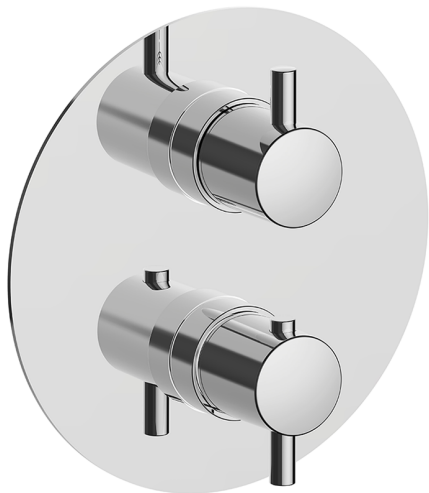

## Exposed part for Thermostatic One Box Valve ONE BOX\_MT0BT030

MODEL **MT0BT030**

Exposed part for Thermostatic One Box Valve, with 1-2-3 outlet deviator, Minimum depth of installation: 67 mm, without concealed part, for items ZB00B030-ZB00B031

#### DeviaStop

The Huber Devia Stop technology allows to adjust the water flow and to direct it to the selected output point (overhead soaker, hand shower, etc).