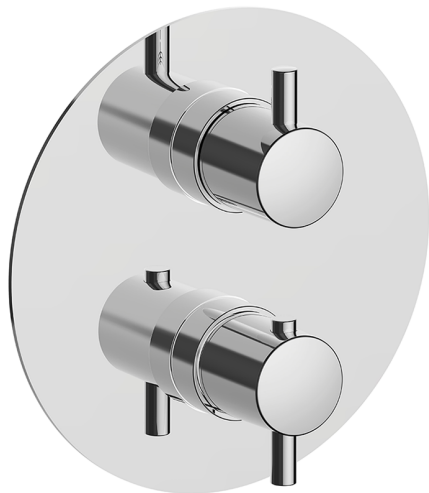

Exposed part for Thermostatic One Box Valve ONE BOX_MT0BT030

MODEL **MT0BT030**

Exposed part for Thermostatic One Box Valve, with 1-2-3 outlet devia stop, Minimum depth of installation: 67 mm, without concealed part, for items ZB00B030-ZB00B031

AVAILABLE FINISHINGS

-  **21** 21 Chrome
-  **26** 26 Old Copper
-  **2F** 2F Brushed Nickel
-  **2W** 2W Brushed Gold
-  **40** 40 Matt Black
-  **4Q** 4Q Matt White

CHARACTERISTICS

Cartridge Spare Parts **24.04A.PP**
 Installation **Concealed**
 Required concealed parts **ZB00B031**
ZB00B030

DeviaStop

The Huber Devia Stop technology allows to adjust the water flow and to direct it to the selected output point (overhead soaker, hand shower, etc).

Thermostatic

The Huber thermostatic is your personal water manager, helping you to handle, control and save water and energy.

One Box Universal Concealed Part ONE BOX_ZB00B031

MODEL **ZB00B031**

One Box Universal Concealed Part, for 1 or 2 or 3 outlet thermostatic or single lever, without trim kit, with noise reducers, with sealing gasket