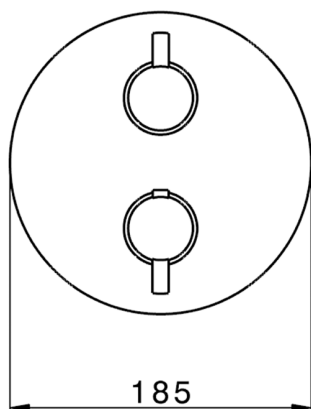

Exposed part for Thermostatic One Box Valve ONE BOX_MT0BT030

MODEL **MT0BT030**

Exposed part for Thermostatic One Box Valve, with 1-2-3 outlet devia stop, Minimum depth of installation: 67 mm, without concealed part, for items ZB00B030-ZB00B031

AVAILABLE FINISHINGS

-  **21** 21 Chrome
-  **26** 26 Old Copper
-  **2F** 2F Brushed Nickel
-  **2W** 2W Brushed Gold
-  **40** 40 Matt Black
-  **4Q** 4Q Matt White

CHARACTERISTICS

Cartridge Spare Parts **24.04A.PP**
 Installation **Concealed**
 Required concealed parts **ZB00B031**
ZB00B030