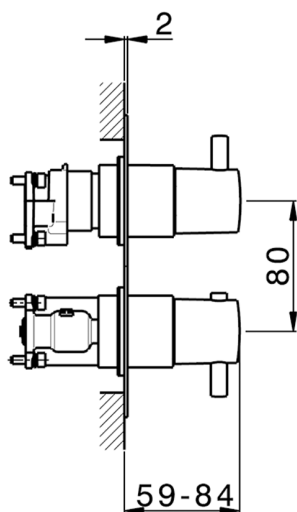

Exposed part for Thermostatic One Box Valve ONE BOX_MT0BT030

MODEL **MT0BT030**

Exposed part for Thermostatic One Box Valve, with 1-2-3 outlet devia stop, Minimum depth of installation: 67 mm, without concealed part, for items ZB00B030-ZB00B031

AVAILABLE FINISHINGS

-  **21** 21 Chrome
-  **26** 26 Old Copper
-  **2F** 2F Brushed Nickel
-  **2W** 2W Brushed Gold
-  **40** 40 Matt Black
-  **4Q** 4Q Matt White

CHARACTERISTICS

Cartridge Spare Parts **24.04A.PP**
 Installation **Concealed**
 Required concealed parts **ZB00B031**
ZB00B030