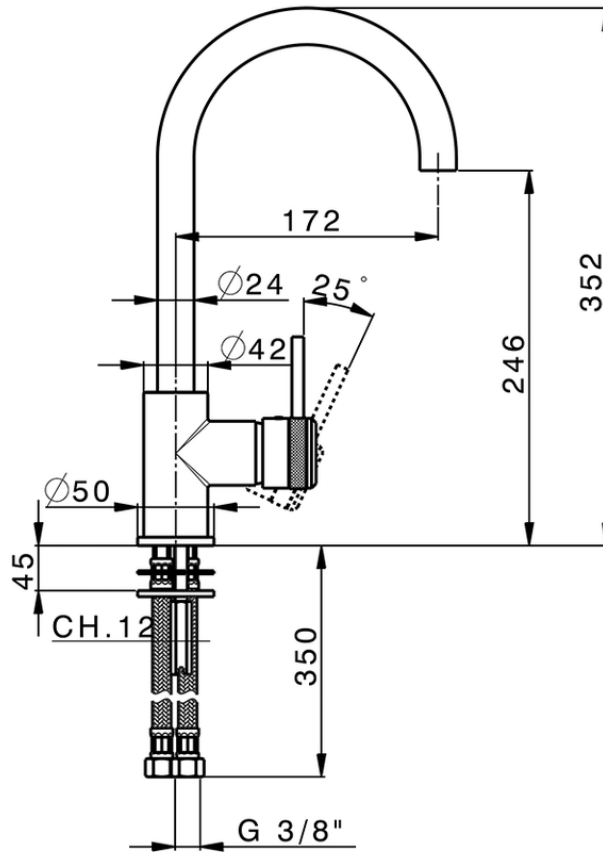

Single lever sink mixer Energysave CHRONOS\_CR000535

CR000535

<https://en.huberitalia.com/single-lever-sink-mixer-energysave-chronos-cr000535>

2024-11-23