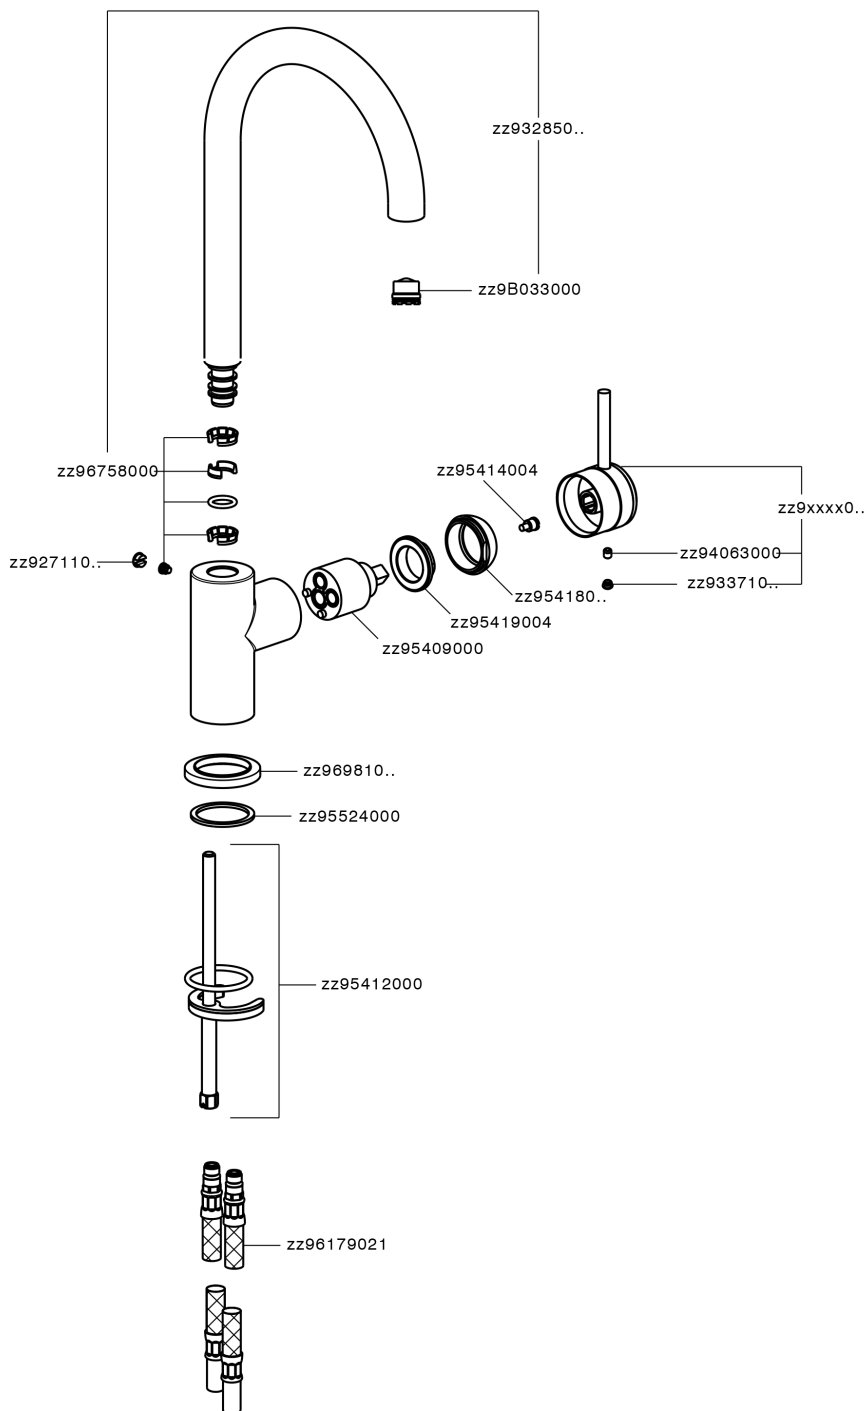

Single lever sink mixer Energysave CHRONOS_CR000535

CR000535

<https://en.huberitalia.com/single-lever-sink-mixer-energysave-chronos-cr000535>

2024-11-21