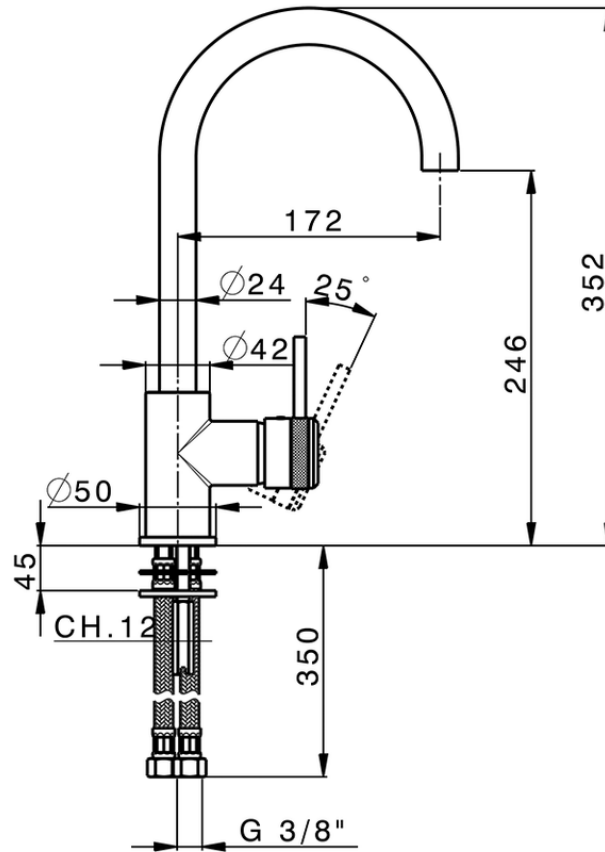

Single lever sink mixer Energysave CHRONOS\_CR000535

CR000535

<https://en.huberitalia.com/single-lever-sink-mixer-energysave-chronos-cr000535>

2024-11-21