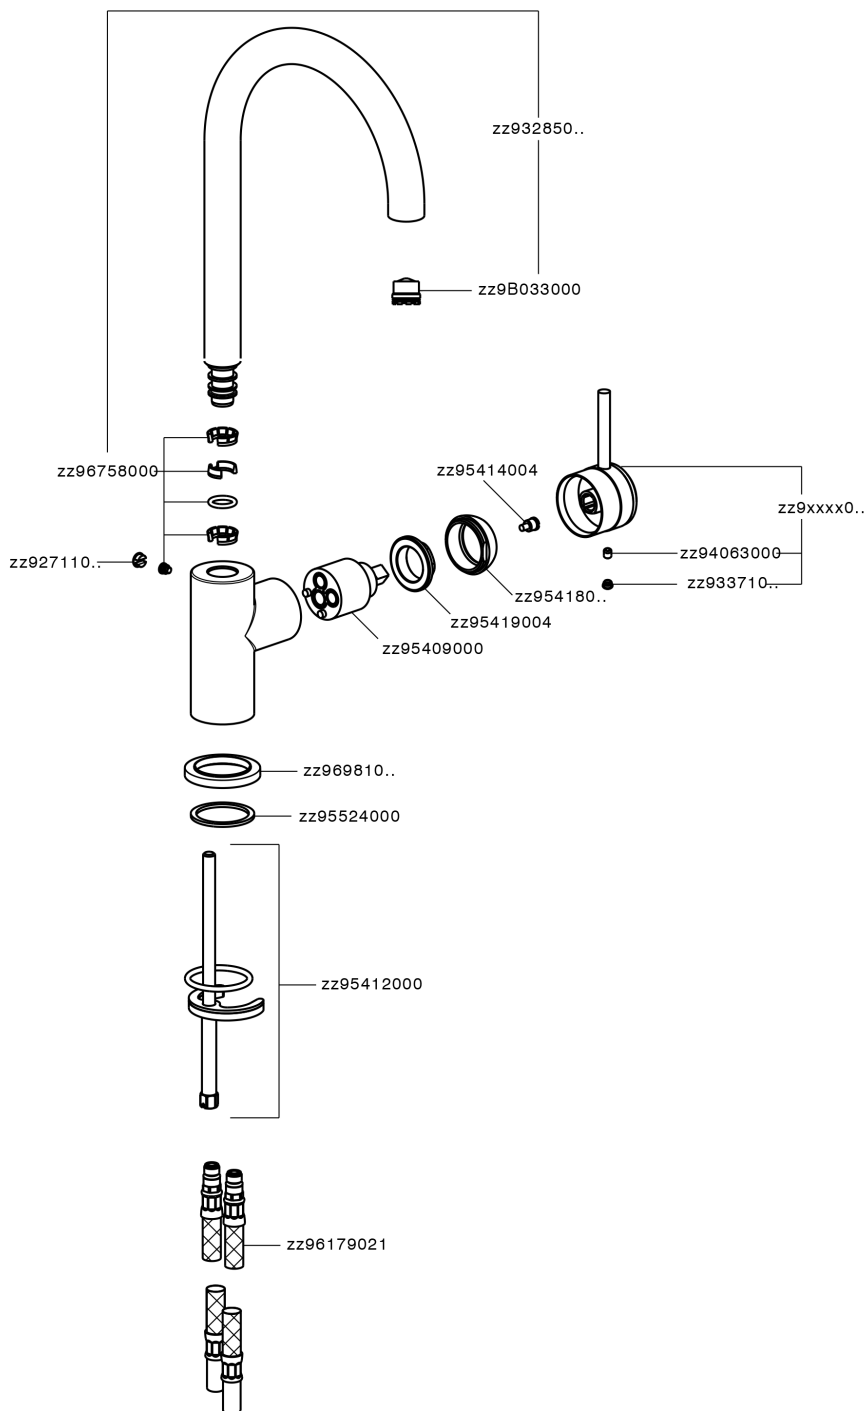

Single lever sink mixer Energysave CHRONOS_CR000535

CR000535

<https://en.huberitalia.com/single-lever-sink-mixer-energysave-chronos-cr000535>

2024-11-24