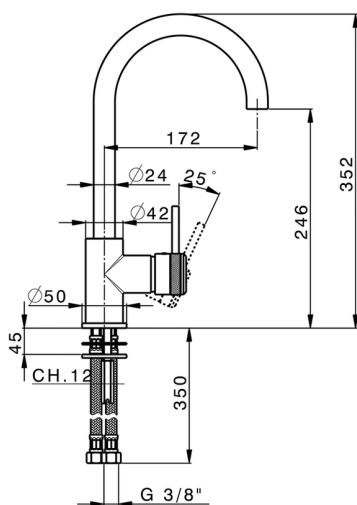

Single lever sink mixer Energysave CHRONOS_CR000535

MODEL **CR000535**

Single lever sink mixer Energysave,swivel spout,G.3/8" stainless steel flexible hoses

AVAILABLE FINISHINGS

-  **21** 21 Chrome
-  **2F** 2F Brushed Nickel
-  **2Q** 2Q Black Titanium

CHARACTERISTICS

Cartridge Spare Parts **ZZ95409000**

35 mm Cartridge

EcoStop

EcoStop feature limits water flow to approximately 50% of maximum output with one point of resistance on setting. Push slightly past the middle stop only when full water output is required. This will save water up to 50%.

EnergySave

Thanks to the EnergySave device, only cold water will be drawn if the lever is operated in the central position, so that the water heater will not be engaged and no hot water wasted, leading to considerable savings in energy and costs. The temperature can be adjusted by rotating the lever to the left, until the desired temperature is reached.