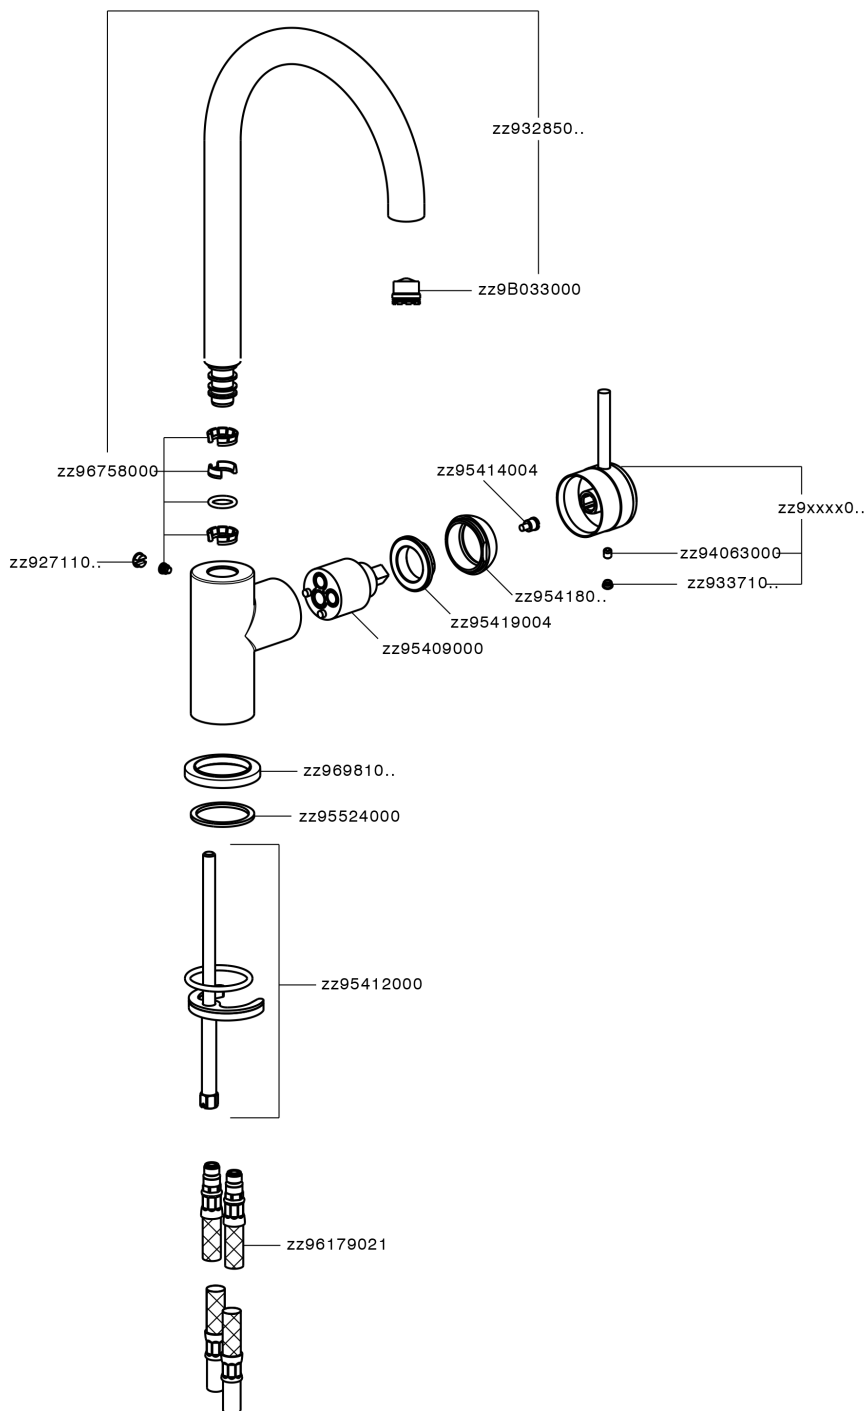

Single lever sink mixer Energysave CHRONOS_CR000535

MODEL **CR000535**

Single lever sink mixer Energysave,swivel spout,G.3/8" stainless steel flexible hoses

AVAILABLE FINISHINGS

-  **21** 21 Chrome
-  **2F** 2F Brushed Nickel
-  **2Q** 2Q Black Titanium

CHARACTERISTICS

Cartridge Spare Parts **ZZ95409000**

35 mm Cartridge

EcoStop

EcoStop feature limits water flow to approximately 50% of maximum output with one point of resistance on setting. Push slightly past the middle stop only when full water output is required. This will save water up to 50%.

EnergySave

Thanks to the EnergySave device, only cold water will be drawn if the lever is operated in the central position, so that the water heater will not be engaged and no hot water wasted, leading to considerable savings in energy and costs. The temperature can be adjusted by rotating the lever to the left, until the desired temperature is reached.

Single lever sink mixer Energysave CHRONOS_CR000535

CR000535

<https://en.huberitalia.com/single-lever-sink-mixer-energysave-chronos-cr000535>

2024-11-24