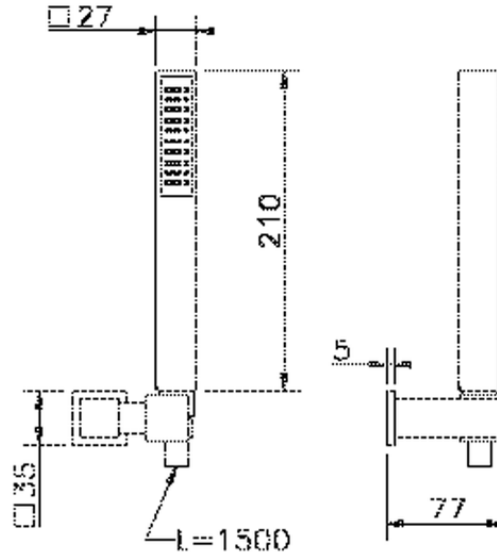

Ego shower set SHOWER_63.21H.

63.21H.

<https://en.huberitalia.com/ego-shower-set-shower-63-21h>

2024-09-19