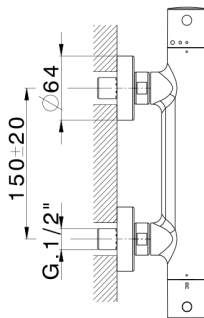

## Thermostatic shower mixer THERMO\_MTT01010

MODEL **MTT01010**

Thermostatic shower mixer, without shower set, 1/2" M flexible connection

### CHARACTERISTICS

Cartridge Spare Parts **22.04A.AR - ZZ97279004**

**Argo 2 (long filter) Thermostatic Valve**