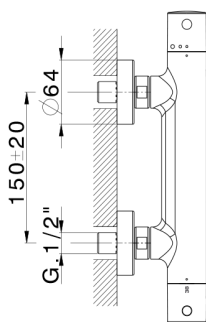

Thermostatic shower mixer THERMO_MTT01010

MODEL **MTT01010**

Thermostatic shower mixer, without shower set, 1/2" M flexible connection

AVAILABLE FINISHINGS

-  **21** 21 Chrome
-  **26** 26 Old Copper
-  **2F** 2F Brushed Nickel
-  **2W** 2W Brushed Gold
-  **40** 40 Matt Black
-  **4Q** 4Q Matt White

CHARACTERISTICS

Cartridge Spare Parts **22.04A.AR - ZZ97279004**

Argo 2 (long filter) Thermostatic Valve

EcoStop

EcoStop feature limits water flow to approximately 50% of maximum output with one point of resistance on setting. Push slightly past the middle stop only when full water output is required. This will save water up to 50%.