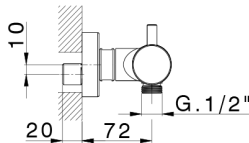

## Thermostatic shower mixer THERMO\_MTT01010

MODEL **MTT01010**

Thermostatic shower mixer, without shower set, 1/2" M flexible connection

### CHARACTERISTICS

Cartridge Spare Parts **22.04A.AR - ZZ97279004**

**Argo 2 (long filter) Thermostatic Valve**