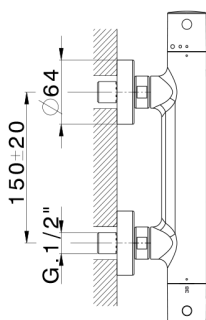

Thermostatic shower mixer THERMO_MTT01010

MODEL **MTT01010**

Thermostatic shower mixer, without shower set, 1/2" M flexible connection

AVAILABLE FINISHINGS

-  **21** 21 Chrome
-  **26** 26 Old Copper
-  **2F** 2F Brushed Nickel
-  **2W** 2W Brushed Gold
-  **40** 40 Matt Black
-  **4Q** 4Q Matt White

CHARACTERISTICS

Cartridge Spare Parts **22.04A.AR - ZZ97279004**

Argo 2 (long filter) Thermostatic Valve

EcoStop

EcoStop feature limits water flow to approximately 50% of maximum output with one point of resistance on setting. Push slightly past the middle stop only when full water output is required. This will save water up to 50%.