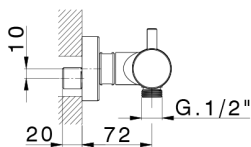

Thermostatic shower mixer THERMO_MTT01010

MODEL **MTT01010**

Thermostatic shower mixer, without shower set, 1/2" M flexible connection

AVAILABLE FINISHINGS

-  **21** 21 Chrome
-  **26** 26 Old Copper
-  **2F** 2F Brushed Nickel
-  **2W** 2W Brushed Gold
-  **40** 40 Matt Black
-  **4Q** 4Q Matt White

CHARACTERISTICS

Cartridge Spare Parts **22.04A.AR - ZZ97279004**

Argo 2 (long filter) Thermostatic Valve

EcoStop

EcoStop feature limits water flow to approximately 50% of maximum output with one point of resistance on setting. Push slightly past the middle stop only when full water output is required. This will save water up to 50%.