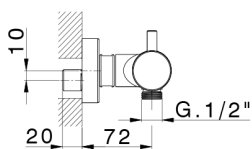

Thermostatic shower mixer THERMO_MTT01010

MODEL **MTT01010**

Thermostatic shower mixer, without shower set, 1/2" M flexible connection

AVAILABLE FINISHINGS

- **21** 21 Chrome
- **26** 26 Old Copper
- **2F** 2F Brushed Nickel
- **2W** 2W Brushed Gold
- **40** 40 Matt Black
- **4Q** 4Q Matt White