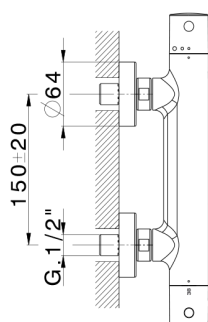

## Thermostatic shower mixer THERMO\_MTT01010

MODEL **MTT01010**

Thermostatic shower mixer, without shower set, 1/2" M flexible connection

### CHARACTERISTICS

Cartridge Spare Parts **22.04A.AR - ZZ97279004**

**Argo 2 (long filter) Thermostatic Valve**