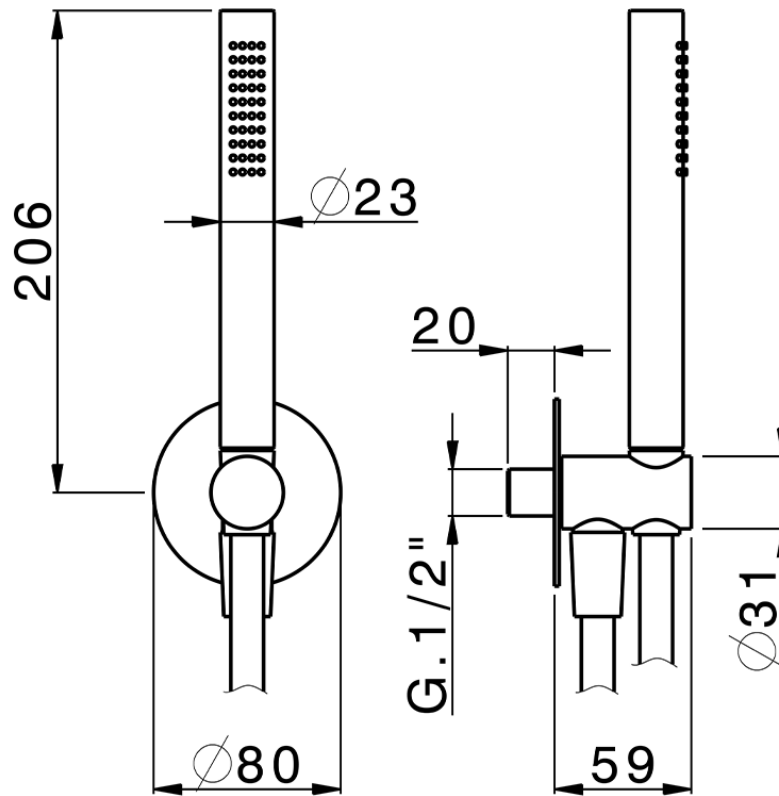

## Shower set with wall elbow PUSH&SHOWER\_SS0G5100

SS0G5100

<https://en.huberitalia.com/shower-set-with-wall-elbow-pushshower-ss0g5100>

2024-12-19