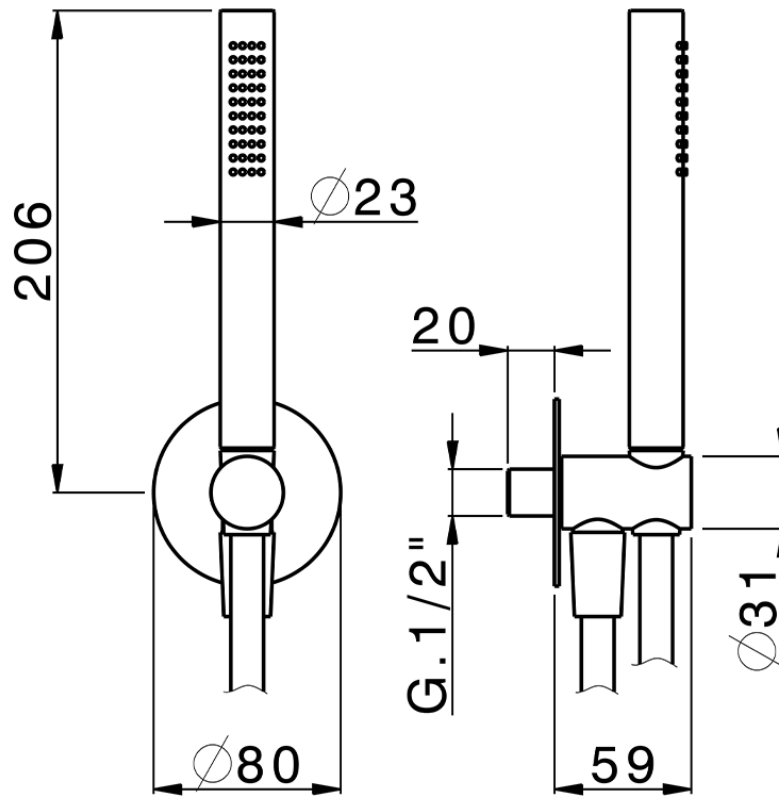

Shower set with wall elbow PUSH&SHOWER_SS0G5100

SS0G5100

<https://en.huberitalia.com/shower-set-with-wall-elbow-pushshower-ss0g5100>

2024-12-19