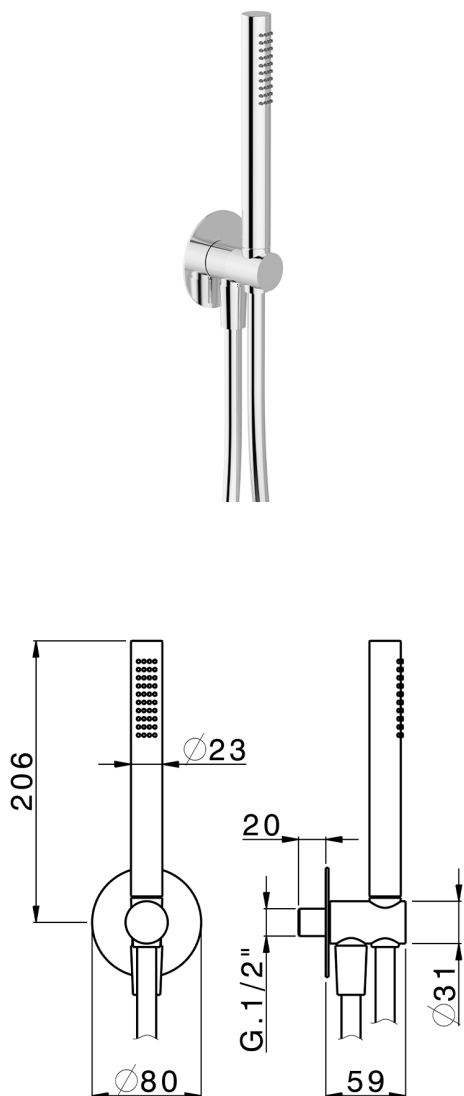

## Shower set with wall elbow PUSH&SHOWER\_SS0G5100

MODEL **SS0G5100**

Shower set with wall elbow, wall mounted handshower holder, Brass one spray handshower D.23mm, Ø80 mm round rosette, 150cm smooth SUPREME flexible hose

### AVAILABLE FINISHINGS

-  **21** 21 Chrome
-  **24** 24 Gold
-  **26** 26 Old Copper
-  **2B** 2B Polished Nickel
-  **2F** 2F Brushed Nickel
-  **2W** 2W Brushed Gold
-  **3W** 3W Brushed Black Titanium
-  **5G** 5G Rose Gold
-  **40** 40 Matt Black