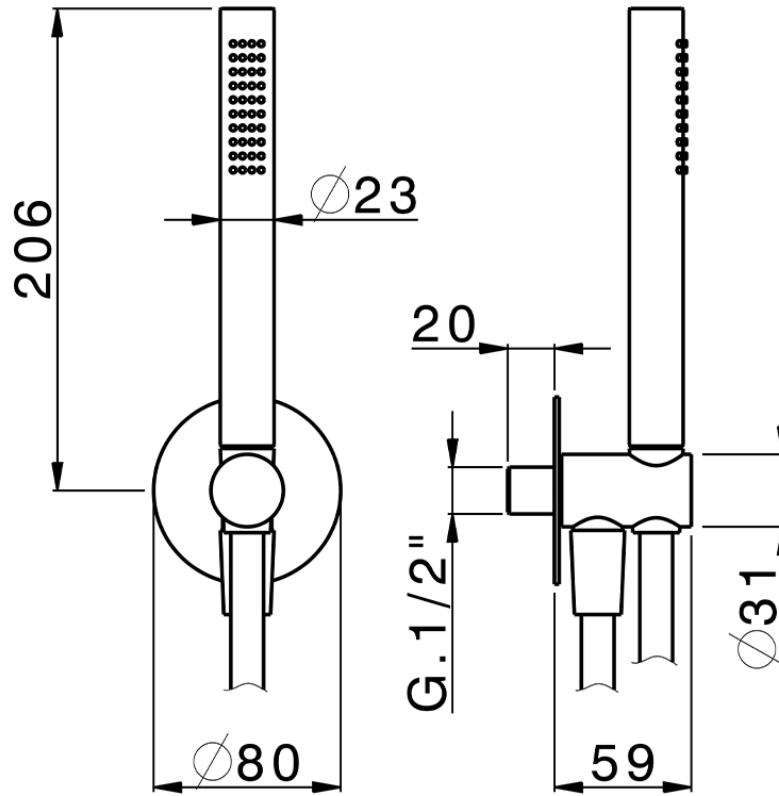

## Shower set with wall elbow PUSH&SHOWER\_SS0G5100

SS0G5100

<https://en.huberitalia.com/shower-set-with-wall-elbow-pushshower-ss0g5100>

2025-01-05