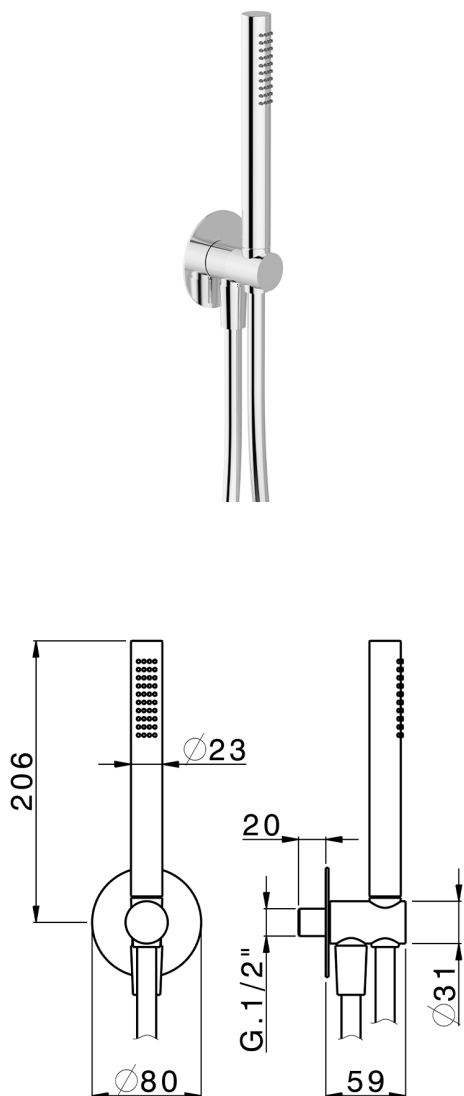

Shower set with wall elbow PUSH&SHOWER_SS0G5100

MODEL **SS0G5100**

Shower set with wall elbow, wall mounted handshower holder, Brass one spray handshower D.23mm, Ø80 mm round rosette, 150cm smooth SUPREME flexible hose

AVAILABLE FINISHINGS

-  **21** 21 Chrome
-  **24** 24 Gold
-  **26** 26 Old Copper
-  **2B** 2B Polished Nickel
-  **2F** 2F Brushed Nickel
-  **2W** 2W Brushed Gold
-  **3W** 3W Brushed Black Titanium
-  **5G** 5G Rose Gold
-  **40** 40 Matt Black