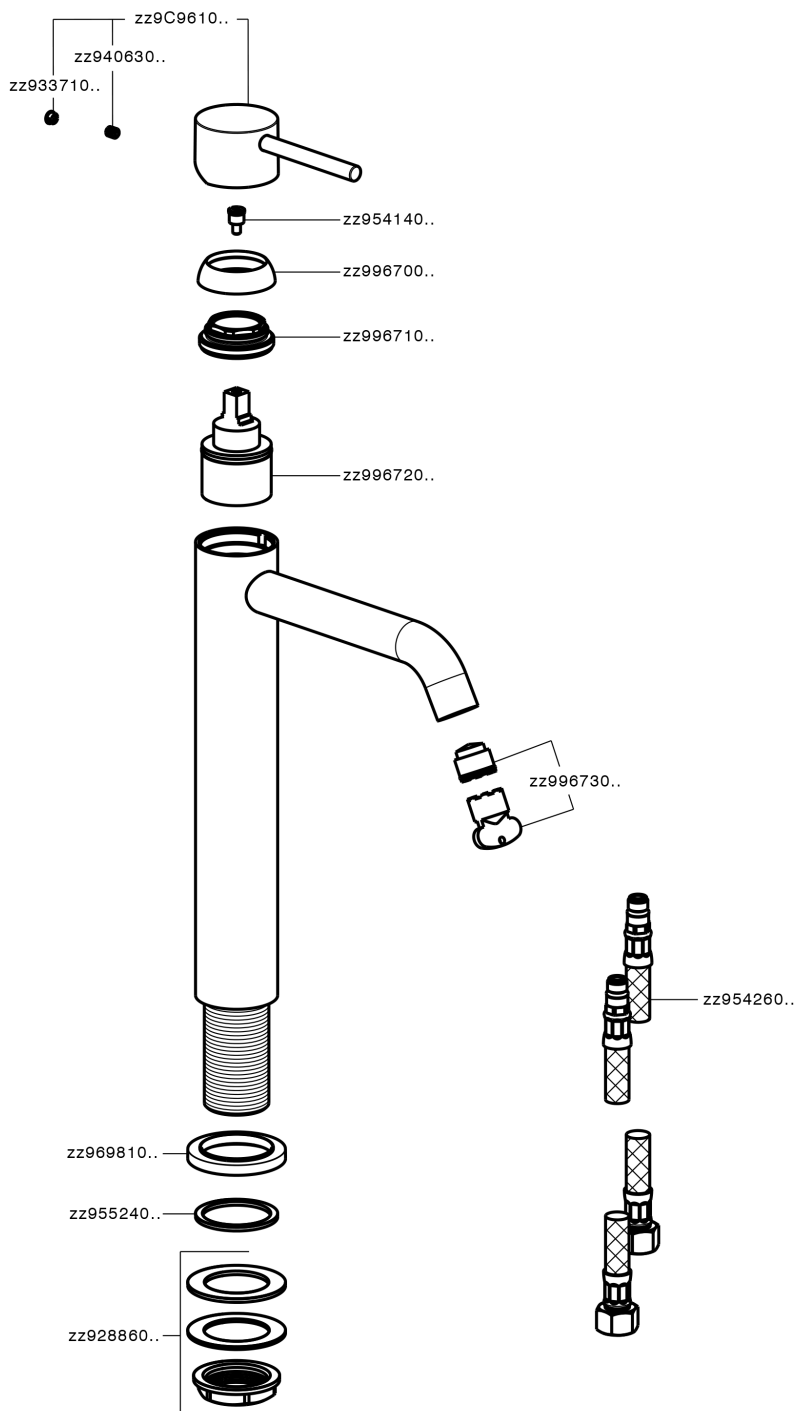

## Single lever tall washbasin mixer NUOVA KIRUNA\_K2003540

MODEL **K2003540**

Single lever tall washbasin mixer, without waste, G.3/8" stainless steel flexible hoses

### CHARACTERISTICS

Cartridge Spare Parts **ZZ99672000**

**35 mm Cartridge**

### EcoStop

EcoStop feature limits water flow to approximately 50% of maximum output with one point of resistance on setting. Push slightly past the middle stop only when full water output is required. This will save water up to 50%.

## Single lever tall washbasin mixer NUOVA KIRUNA\_K2003540

K2003540

<https://en.huberitalia.com/single-lever-tall-washbasin-mixer-nuova-kiruna-k2003540>

2024-11-14