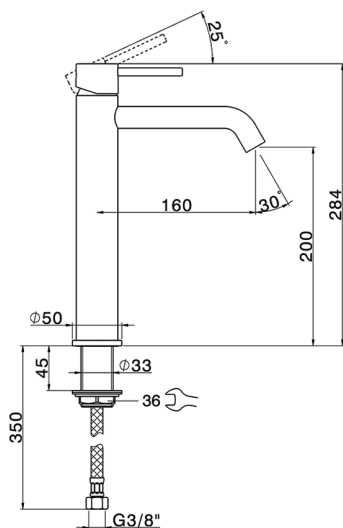

## Single lever tall washbasin mixer NUOVA KIRUNA\_K2003540

MODEL **K2003540**

Single lever tall washbasin mixer, without waste, G.3/8" stainless steel flexible hoses

### CHARACTERISTICS

Cartridge Spare Parts **ZZ99672000**

**35 mm Cartridge**

### EcoStop

EcoStop feature limits water flow to approximately 50% of maximum output with one point of resistance on setting. Push slightly past the middle stop only when full water output is required. This will save water up to 50%.

## Single lever tall washbasin mixer NUOVA KIRUNA\_K2003540

K2003540

<https://en.huberitalia.com/single-lever-tall-washbasin-mixer-nuova-kiruna-k2003540>

2024-11-14