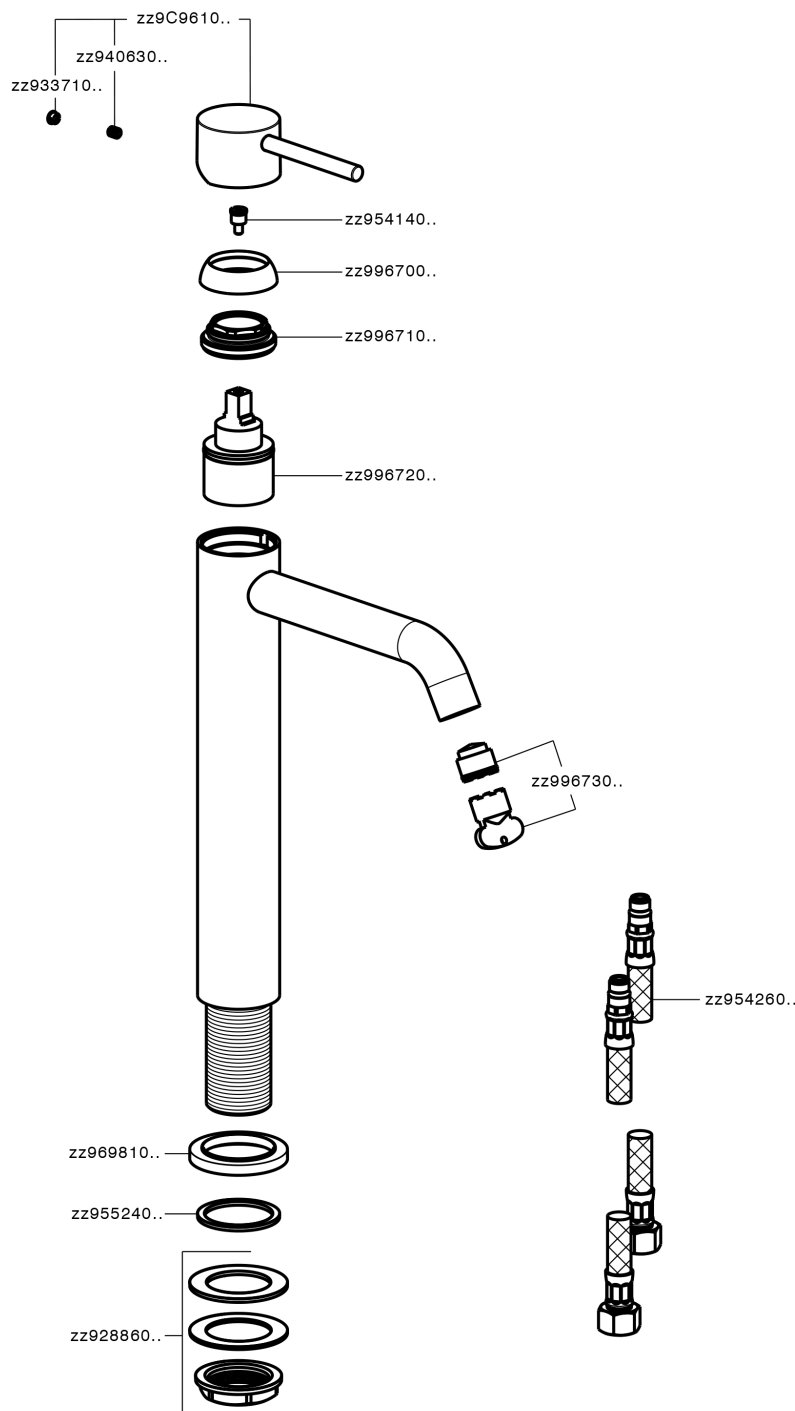

Single lever tall washbasin mixer NUOVA KIRUNA_K2003540

MODEL **K2003540**

Single lever tall washbasin mixer, without waste, G.3/8" stainless steel flexible hoses

AVAILABLE FINISHINGS

-  **21** 21 Chrome
-  **26** 26 Old Copper
-  **2F** 2F Brushed Nickel
-  **2W** 2W Brushed Gold
-  **40** 40 Matt Black
-  **4Q** 4Q Matt White

CHARACTERISTICS

Cartridge Spare Parts **ZZ99672000**

35 mm Cartridge

EcoStop

EcoStop feature limits water flow to approximately 50% of maximum output with one point of resistance on setting. Push slightly past the middle stop only when full water output is required. This will save water up to 50%.

Single lever tall washbasin mixer NUOVA KIRUNA_K2003540

K2003540

<https://en.huberitalia.com/single-lever-tall-washbasin-mixer-nuova-kiruna-k2003540>

2024-11-14