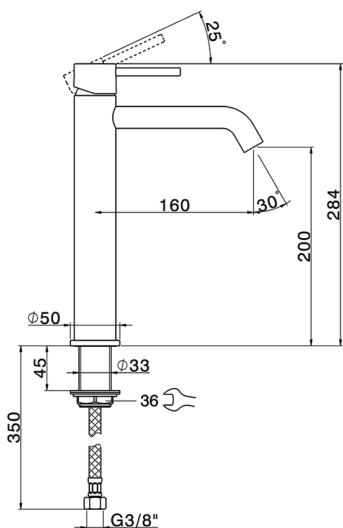

Single lever tall washbasin mixer NUOVA KIRUNA_K2003540

MODEL **K2003540**

Single lever tall washbasin mixer, without waste, G.3/8" stainless steel flexible hoses

AVAILABLE FINISHINGS

-  **21** 21 Chrome
-  **26** 26 Old Copper
-  **2F** 2F Brushed Nickel
-  **2W** 2W Brushed Gold
-  **40** 40 Matt Black
-  **4Q** 4Q Matt White

CHARACTERISTICS

Cartridge Spare Parts **ZZ99672000**

35 mm Cartridge

EcoStop

EcoStop feature limits water flow to approximately 50% of maximum output with one point of resistance on setting. Push slightly past the middle stop only when full water output is required. This will save water up to 50%.

Single lever tall washbasin mixer NUOVA KIRUNA_K2003540

K2003540

<https://en.huberitalia.com/single-lever-tall-washbasin-mixer-nuova-kiruna-k2003540>

2024-11-14