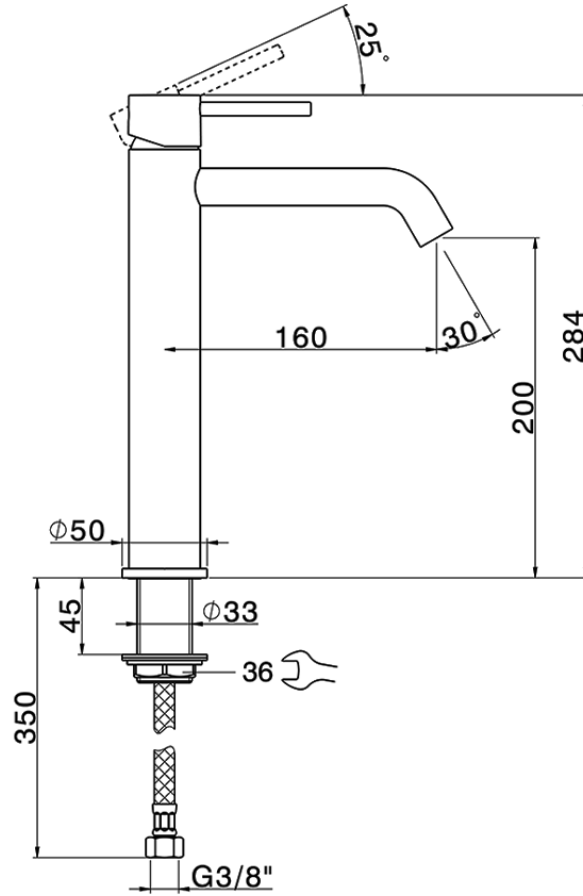

Single lever tall washbasin mixer NUOVA KIRUNA_K2003540

K2003540

<https://en.huberitalia.com/single-lever-tall-washbasin-mixer-nuova-kiruna-k2003540>

2024-11-12