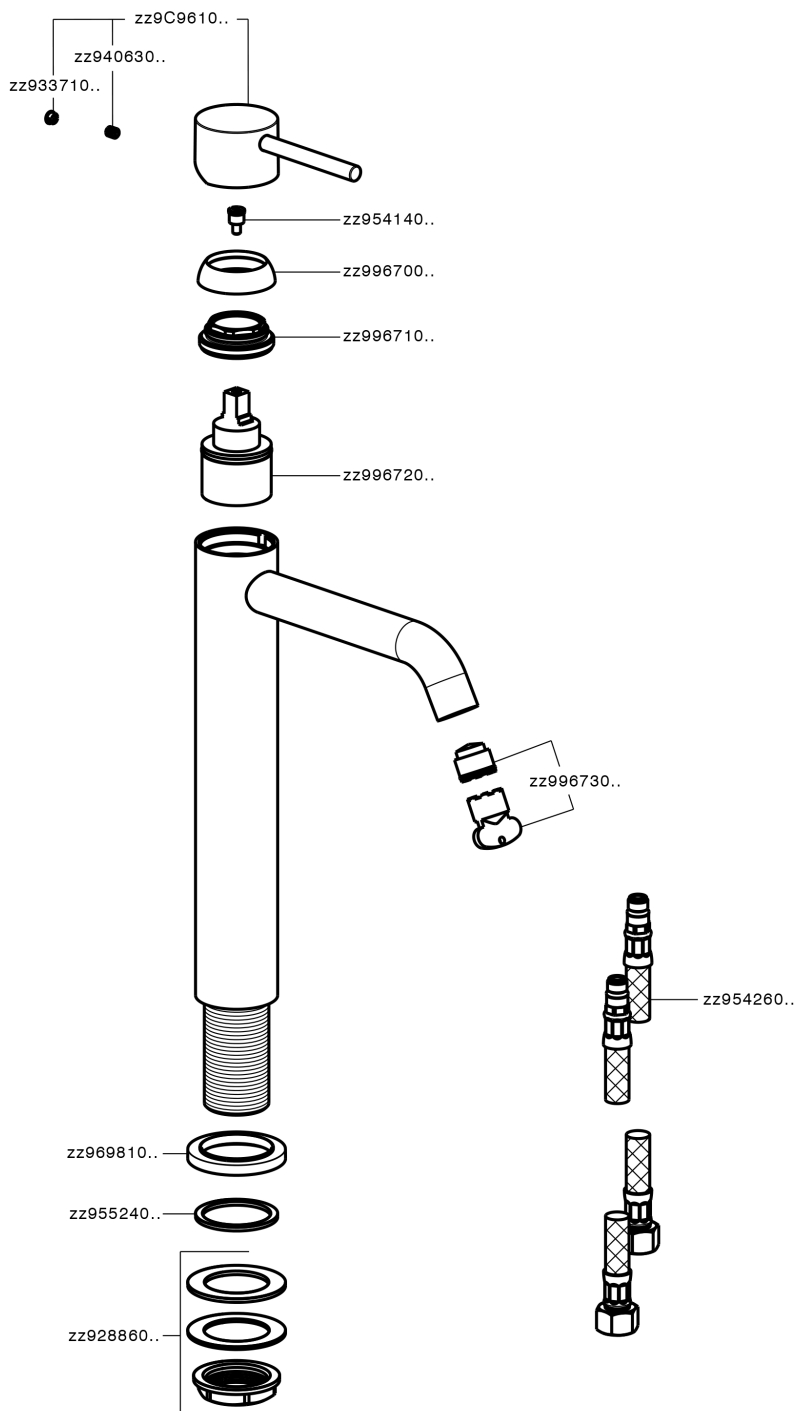

Single lever tall washbasin mixer NUOVA KIRUNA_K2003540

K2003540

<https://en.huberitalia.com/single-lever-tall-washbasin-mixer-nuova-kiruna-k2003540>

2024-11-12