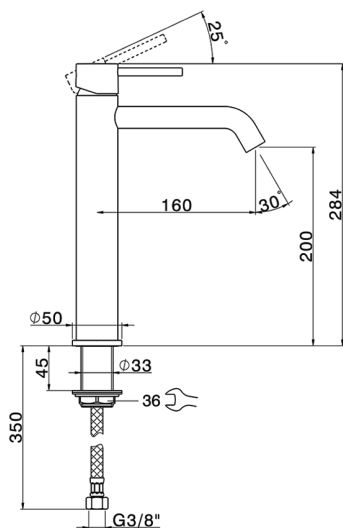

## Single lever tall washbasin mixer NUOVA KIRUNA\_K2003540

MODEL **K2003540**

Single lever tall washbasin mixer, without waste, G.3/8" stainless steel flexible hoses

### CHARACTERISTICS

Cartridge Spare Parts **ZZ99672000**

**35 mm Cartridge**

### EcoStop

EcoStop feature limits water flow to approximately 50% of maximum output with one point of resistance on setting. Push slightly past the middle stop only when full water output is required. This will save water up to 50%.

## Single lever tall washbasin mixer NUOVA KIRUNA\_K2003540

K2003540

<https://en.huberitalia.com/single-lever-tall-washbasin-mixer-nuova-kiruna-k2003540>

2024-11-12