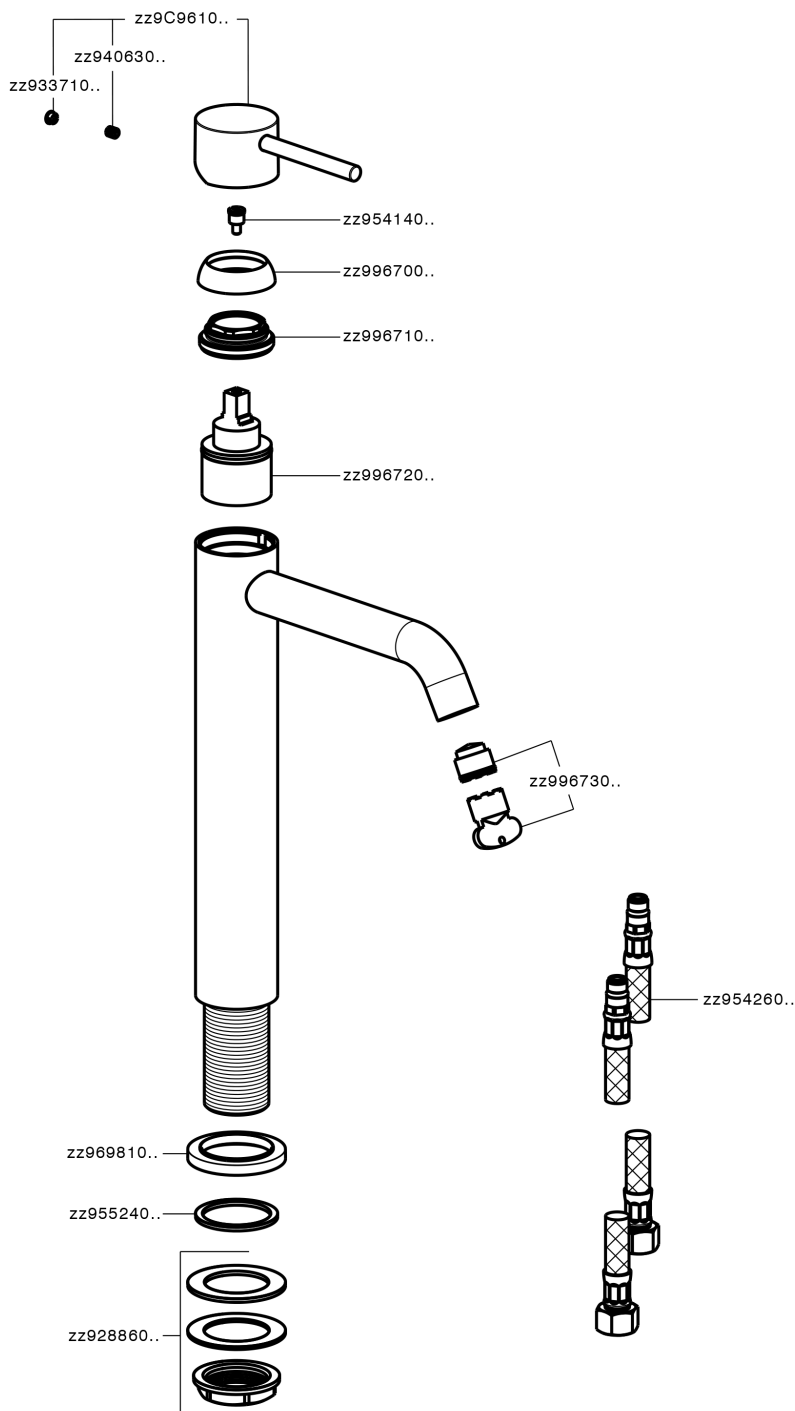

## Single lever tall washbasin mixer NUOVA KIRUNA\_K2003540

MODEL **K2003540**

Single lever tall washbasin mixer, without waste, G.3/8" stainless steel flexible hoses

### CHARACTERISTICS

Cartridge Spare Parts **ZZ99672000**

**35 mm Cartridge**

### EcoStop

EcoStop feature limits water flow to approximately 50% of maximum output with one point of resistance on setting. Push slightly past the middle stop only when full water output is required. This will save water up to 50%.

## Single lever tall washbasin mixer NUOVA KIRUNA\_K2003540

K2003540

<https://en.huberitalia.com/single-lever-tall-washbasin-mixer-nuova-kiruna-k2003540>

2024-11-12