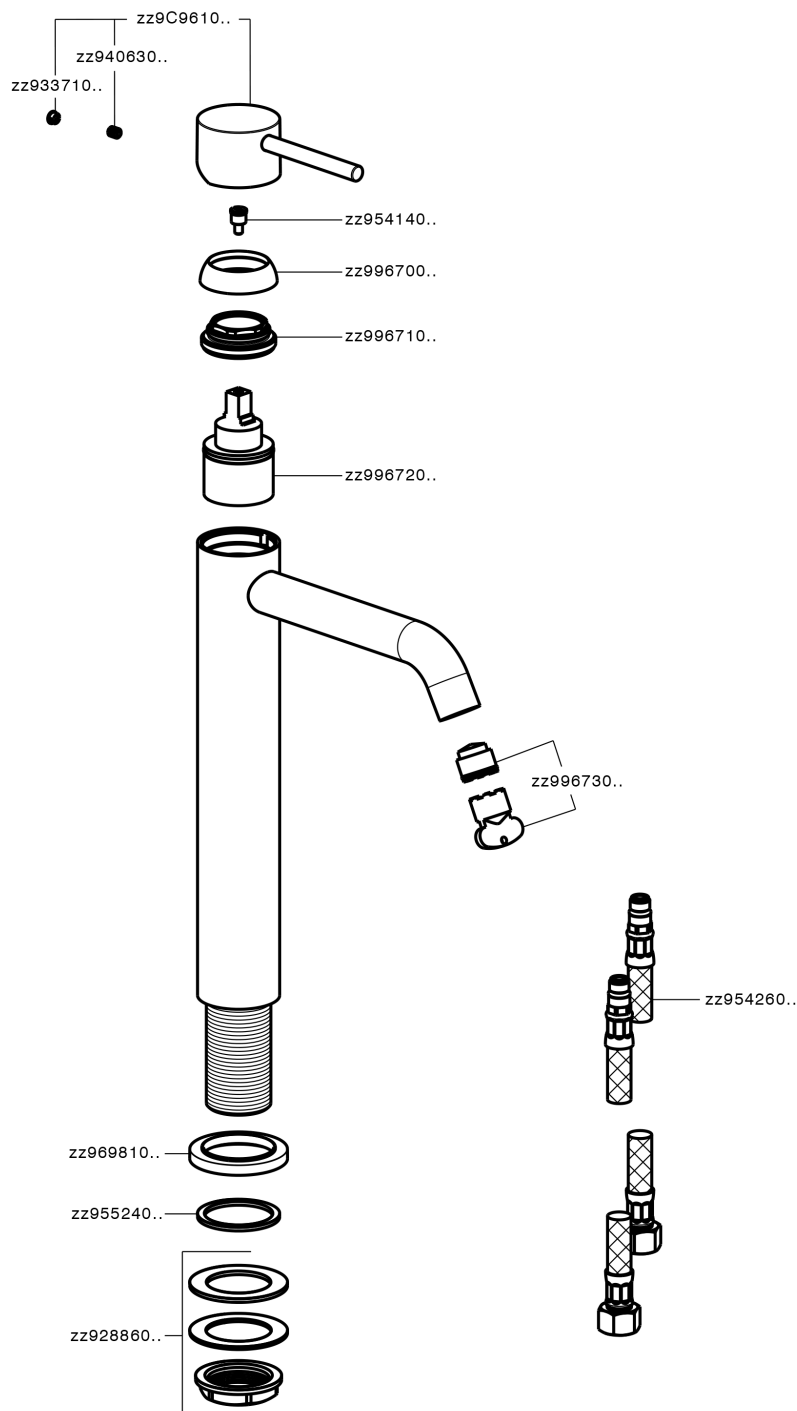

Single lever tall washbasin mixer NUOVA KIRUNA_K2003540

K2003540

<https://en.huberitalia.com/single-lever-tall-washbasin-mixer-nuova-kiruna-k2003540>

2024-11-14