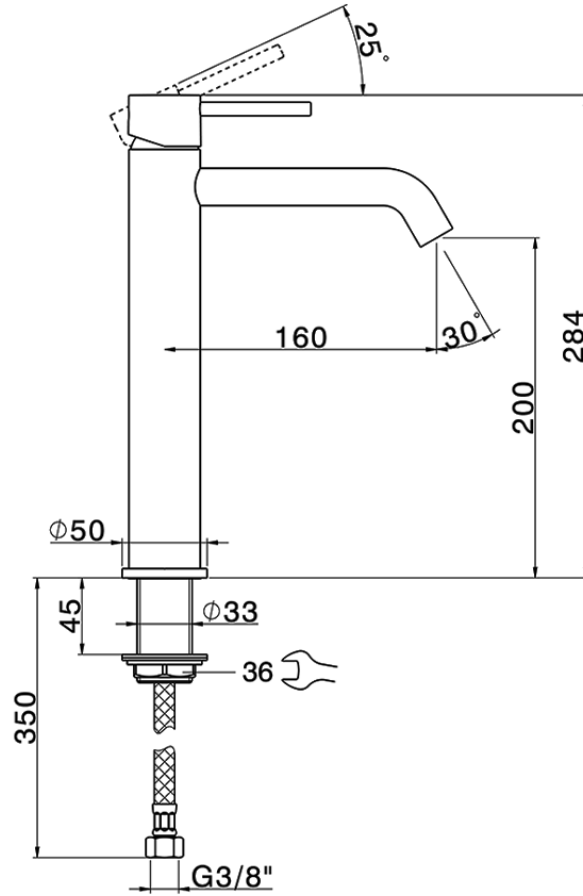

Single lever tall washbasin mixer NUOVA KIRUNA_K2003540

K2003540

<https://en.huberitalia.com/single-lever-tall-washbasin-mixer-nuova-kiruna-k2003540>

2024-11-14