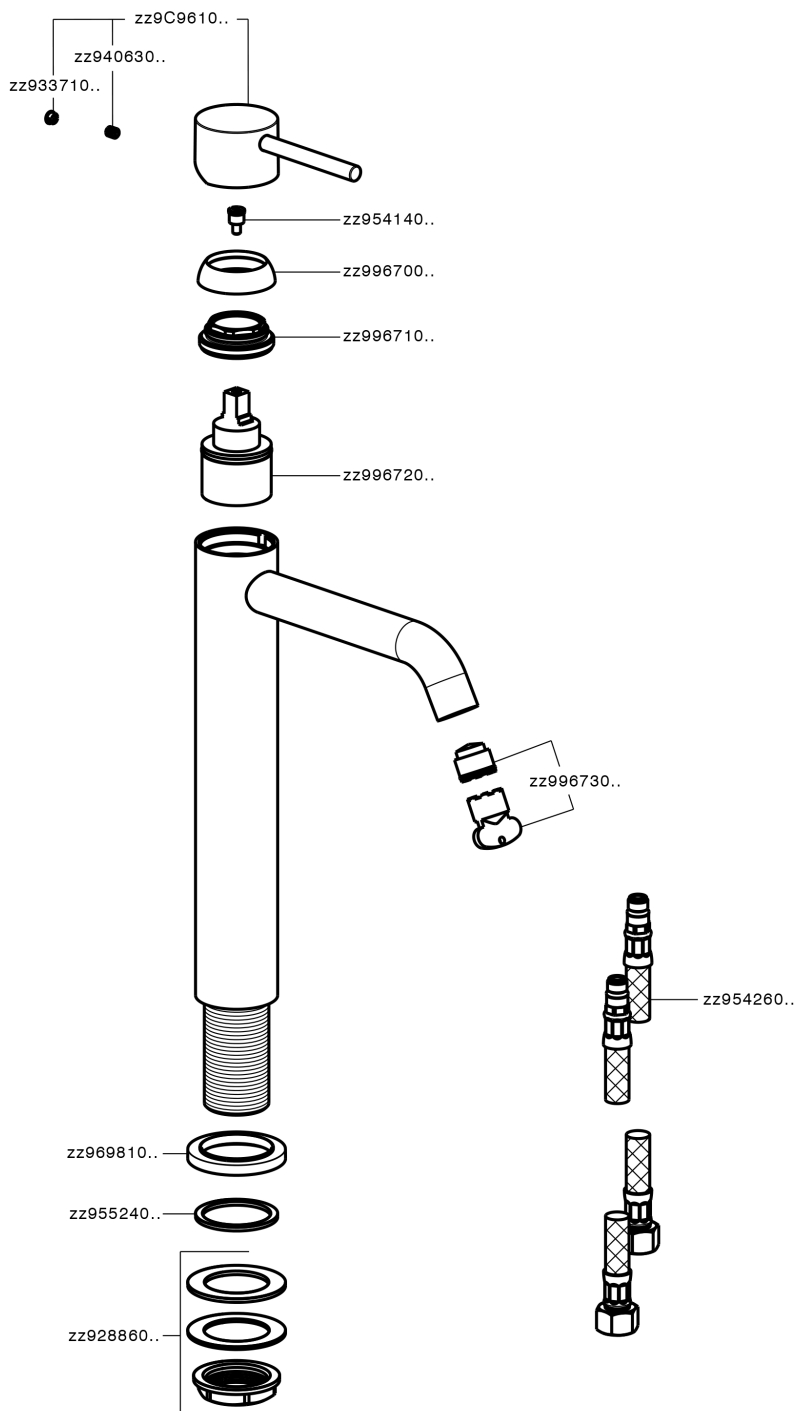

Single lever tall washbasin mixer NUOVA KIRUNA_K2003540

K2003540

<https://en.huberitalia.com/single-lever-tall-washbasin-mixer-nuova-kiruna-k2003540>

2024-11-14