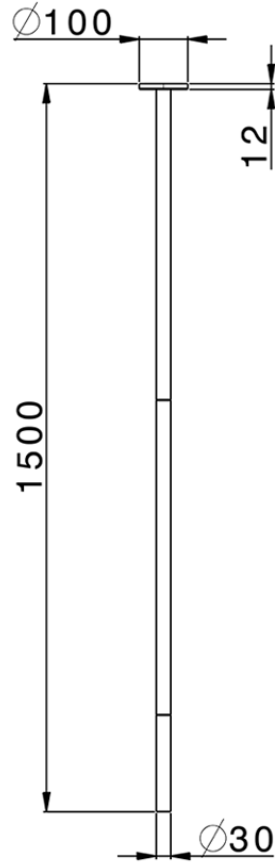

Ceiling-mounted basin spout NUOVA KIRUNA_ZB010540

ZB010540

<https://en.huberitalia.com/ceiling-mounted-basin-spout-nuova-kiruna-zb010540>

2026-06-26