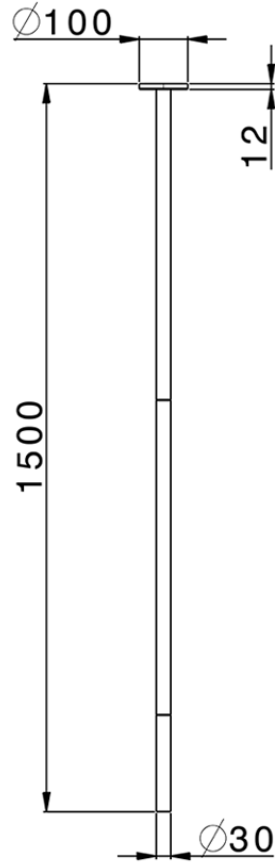

## Ceiling-mounted basin spout NUOVA KIRUNA\_ZB010540

ZB010540

<https://en.huberitalia.com/ceiling-mounted-basin-spout-nuova-kiruna-zb010540>

2026-06-26