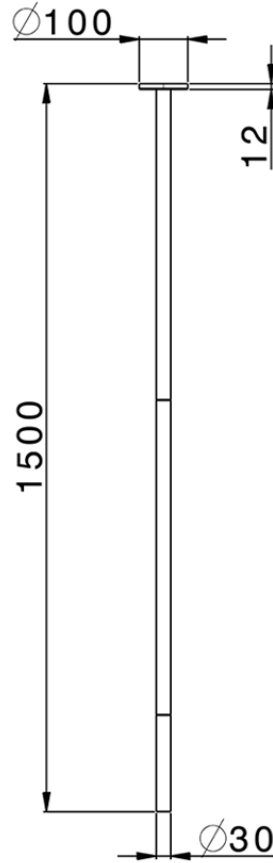

Ceiling-mounted basin spout NUOVA KIRUNA_ZB010540

ZB010540

<https://en.huberitalia.com/ceiling-mounted-basin-spout-nuova-kiruna-zb010540>

2026-06-27