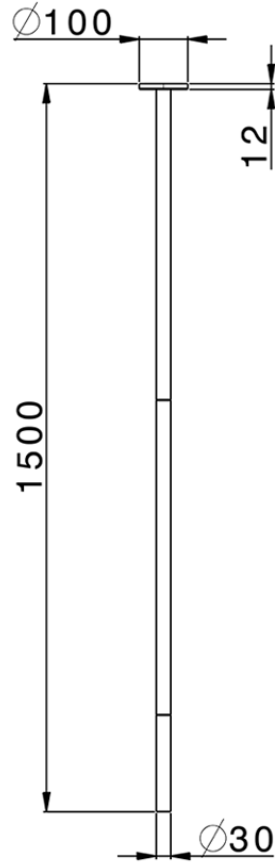

## Ceiling-mounted basin spout NUOVA KIRUNA\_ZB010540

ZB010540

<https://en.huberitalia.com/ceiling-mounted-basin-spout-nuova-kiruna-zb010540>

2026-05-15