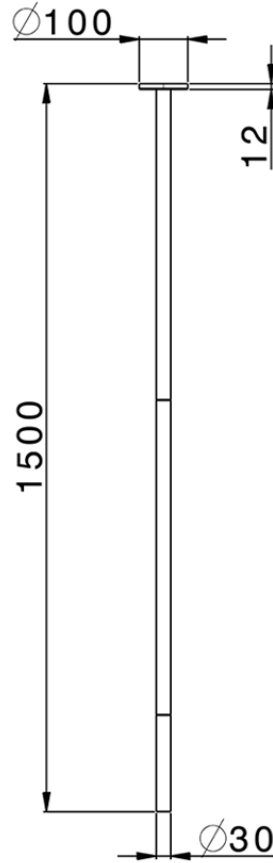

Ceiling-mounted basin spout NUOVA KIRUNA_ZB010540

ZB010540

<https://en.huberitalia.com/ceiling-mounted-basin-spout-nuova-kiruna-zb010540>

2026-06-06