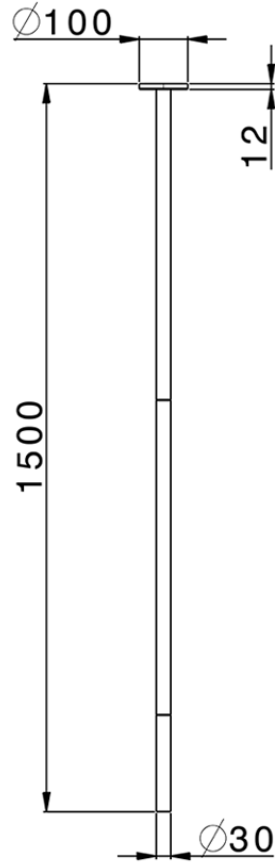

## Ceiling-mounted basin spout NUOVA KIRUNA\_ZB010540

ZB010540

<https://en.huberitalia.com/ceiling-mounted-basin-spout-nuova-kiruna-zb010540>

2026-06-10