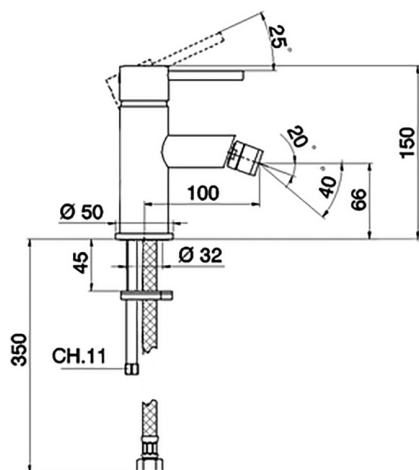

## Single lever bidet mixer Energy Save TRATTO EVO\_TV000565

MODEL **TV000565**

Single lever bidet mixer Energy Save, without pop-up waste, G.3/8" stainless steel flexible hoses

AVAILABLE FINISHINGS

CHARACTERISTICS

Cartridge Spare Parts **ZZ95435000**

**35 mm Cartridge**

### EcoStop

EcoStop feature limits water flow to approximately 50% of maximum output with one point of resistance on setting. Push slightly past the middle stop only when full water output is required. This will save water up to 50%.