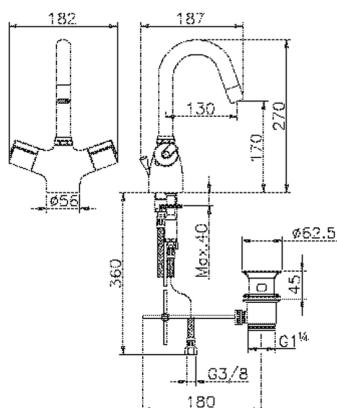

Thermostatic washbasin mixer THERMO_PRT52010

MODEL **PRT52010**

Thermostatic washbasin mixer, with 1" 1/4 automatic pop up waste, swivel Spout, G.3/8" Stainless Steel Flexible

AVAILABLE FINISHINGS

CHARACTERISTICS

Cartridge Spare Parts **24.02A.PL**

Thermostatic

The Huber thermostatic is your personal water manager, helping you to handle, control and save water and energy.

2024-10-22