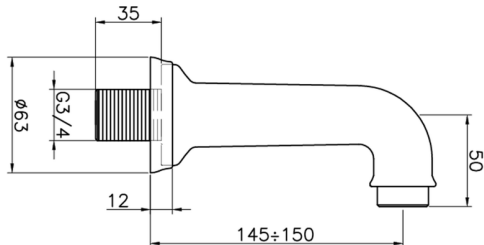

Bath spout VICTORIAN_64.04.

MODEL **64.04.**

Bath spout, wall mounted, 3/4" M connection

AVAILABLE FINISHINGS

-  **AC** AC Satin Brushed Nickel
-  **AG** AG Antique Gold
-  **BA** BA Old Bronze
-  **CR** CR Chrome
-  **2W** 2W Brushed Gold