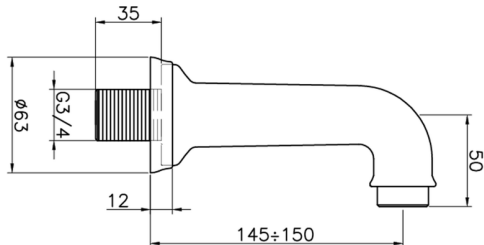

Bath spout VICTORIAN_64.04.

MODEL **64.04.**

Bath spout, wall mounted, 3/4" M connection

AVAILABLE FINISHINGS

- **AC** AC Satin Brushed Nickel
- **AG** AG Antique Gold
- **BA** BA Old Bronze
- **CR** CR Chrome
- **2W** 2W Brushed Gold

CHARACTERISTICS

2026-06-13