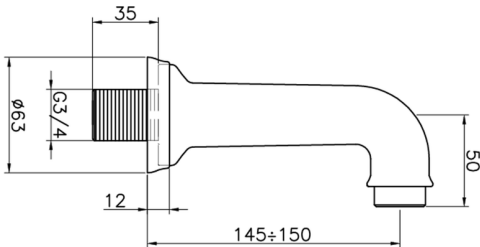

Bath spout VICTORIAN_64.04.

MODEL **64.04.**

Bath spout, wall mounted, 3/4" M connection

AVAILABLE FINISHINGS

AC AC Satin Brushed Nickel

AG AG Antique Gold

BA BA Old Bronze

CR CR Chrome

2W 2W Brushed Gold

CHARACTERISTICS

2026-06-26