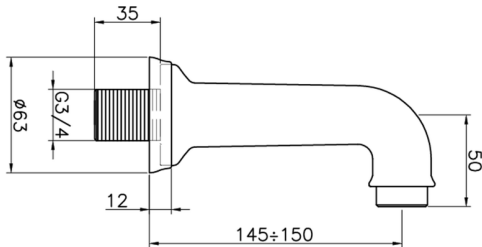

Bath spout VICTORIAN_64.04.

MODEL **64.04.**

Bath spout, wall mounted, 3/4" M connection

AVAILABLE FINISHINGS

AC AC Satin Brushed Nickel

AG AG Antique Gold

BA BA Old Bronze

CR CR Chrome

2W 2W Brushed Gold

CHARACTERISTICS

2026-06-06