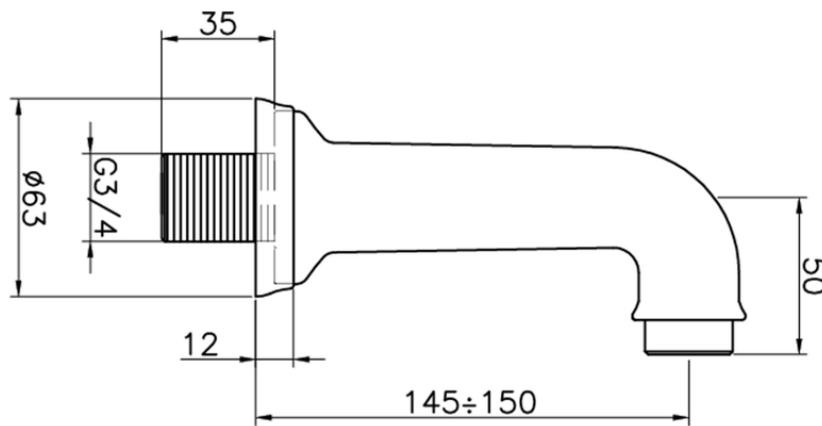

## Bath spout VICTORIAN\_64.04.

64.04.

<https://en.huberitalia.com/bath-spout-victorian-64-04>

2026-05-01