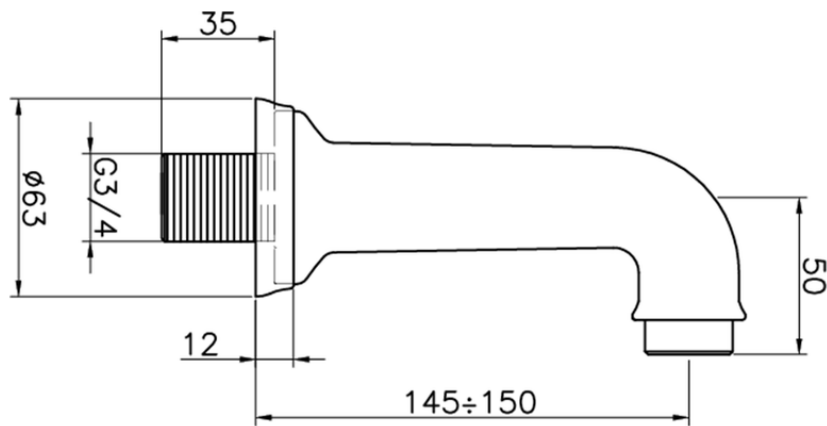

## Bath spout VICTORIAN\_64.04.

64.04.

<https://en.huberitalia.com/bath-spout-victorian-64-04>

2026-06-13