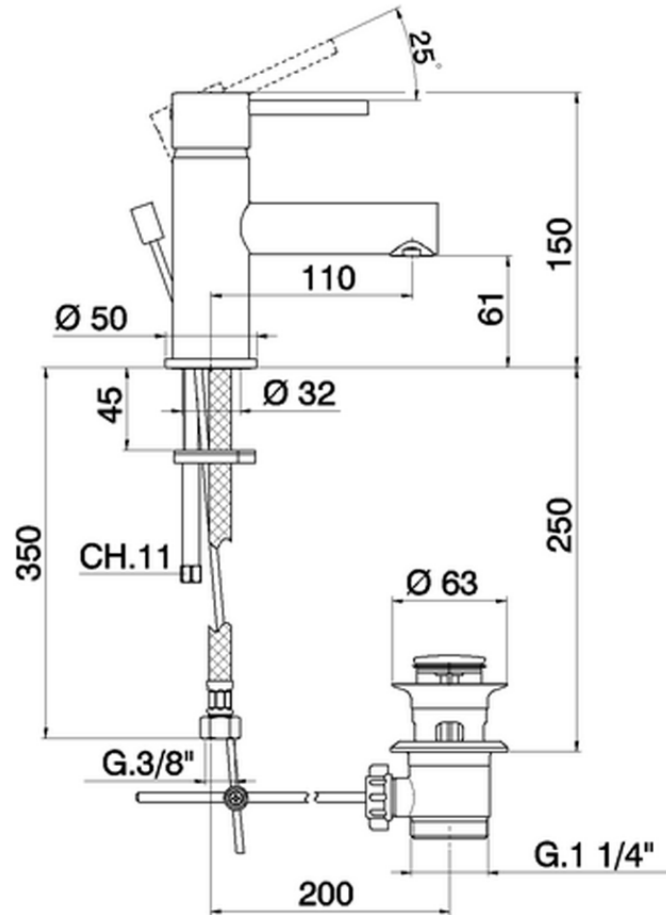

Single lever washbasin mixer TRATTO EVO_TV000510

TV000510

<https://en.huberitalia.com/single-lever-washbasin-mixer-tratto-evo-tv000510>

2026-04-08