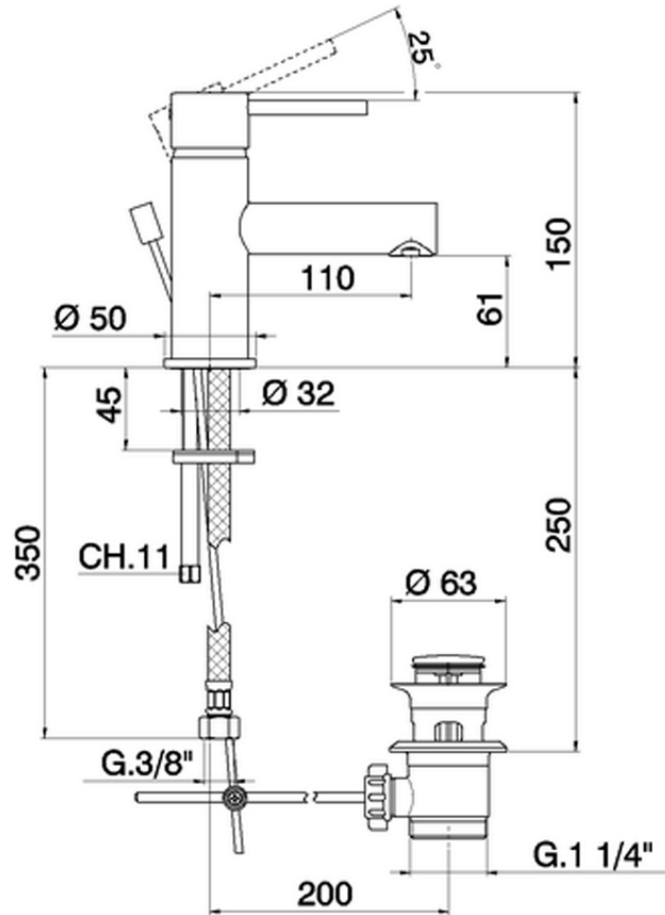

Single lever washbasin mixer TRATTO EVO_TV000510

TV000510

<https://en.huberitalia.com/single-lever-washbasin-mixer-tratto-evo-tv000510>

2026-06-13