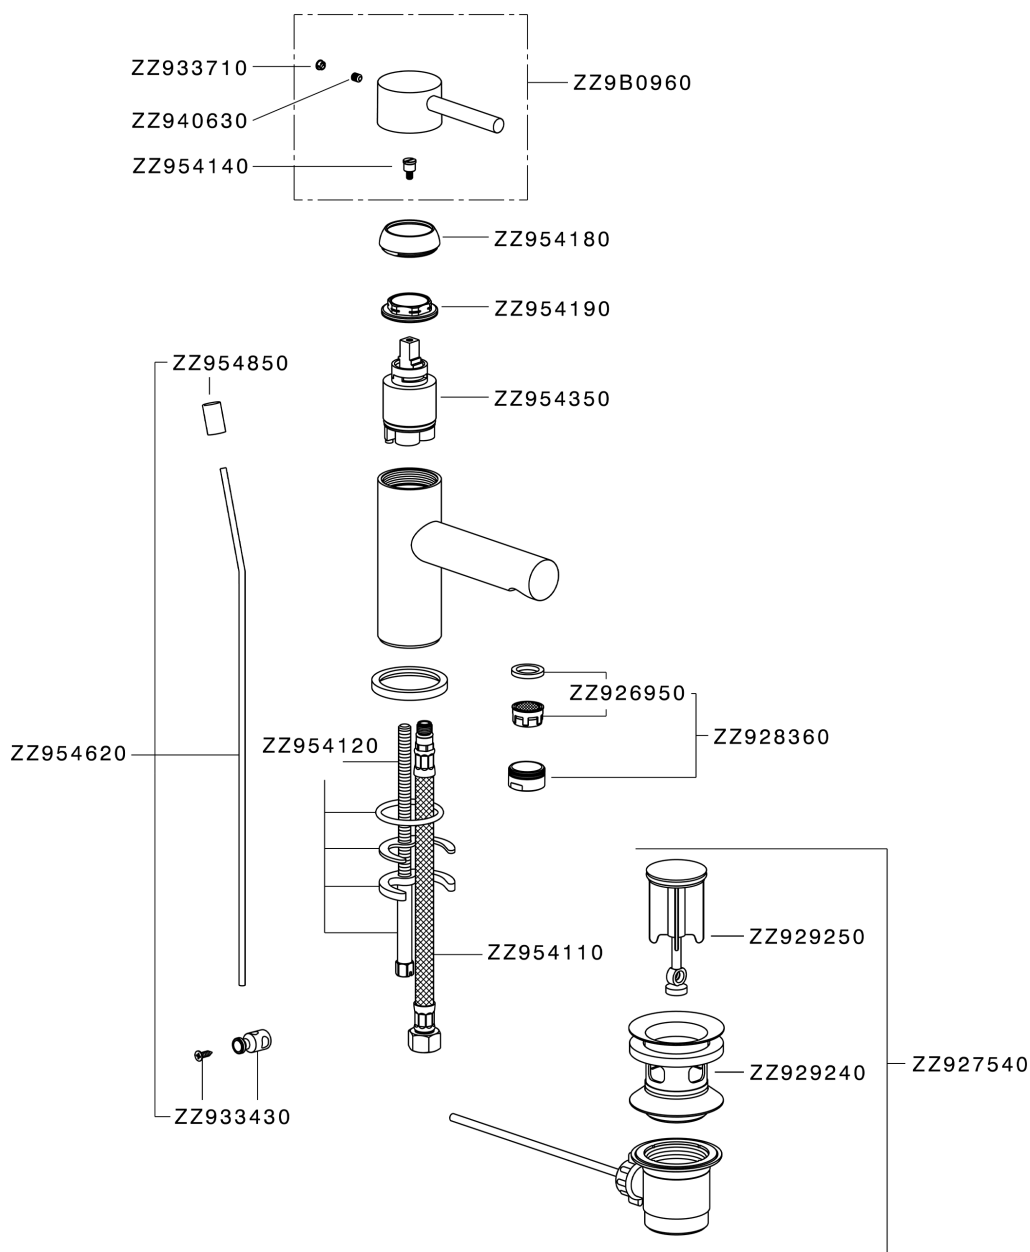

## Single lever washbasin mixer TRATTO EVO\_TV000510

TV000510

<https://en.huberitalia.com/single-lever-washbasin-mixer-tratto-evo-tv000510>

2026-04-06