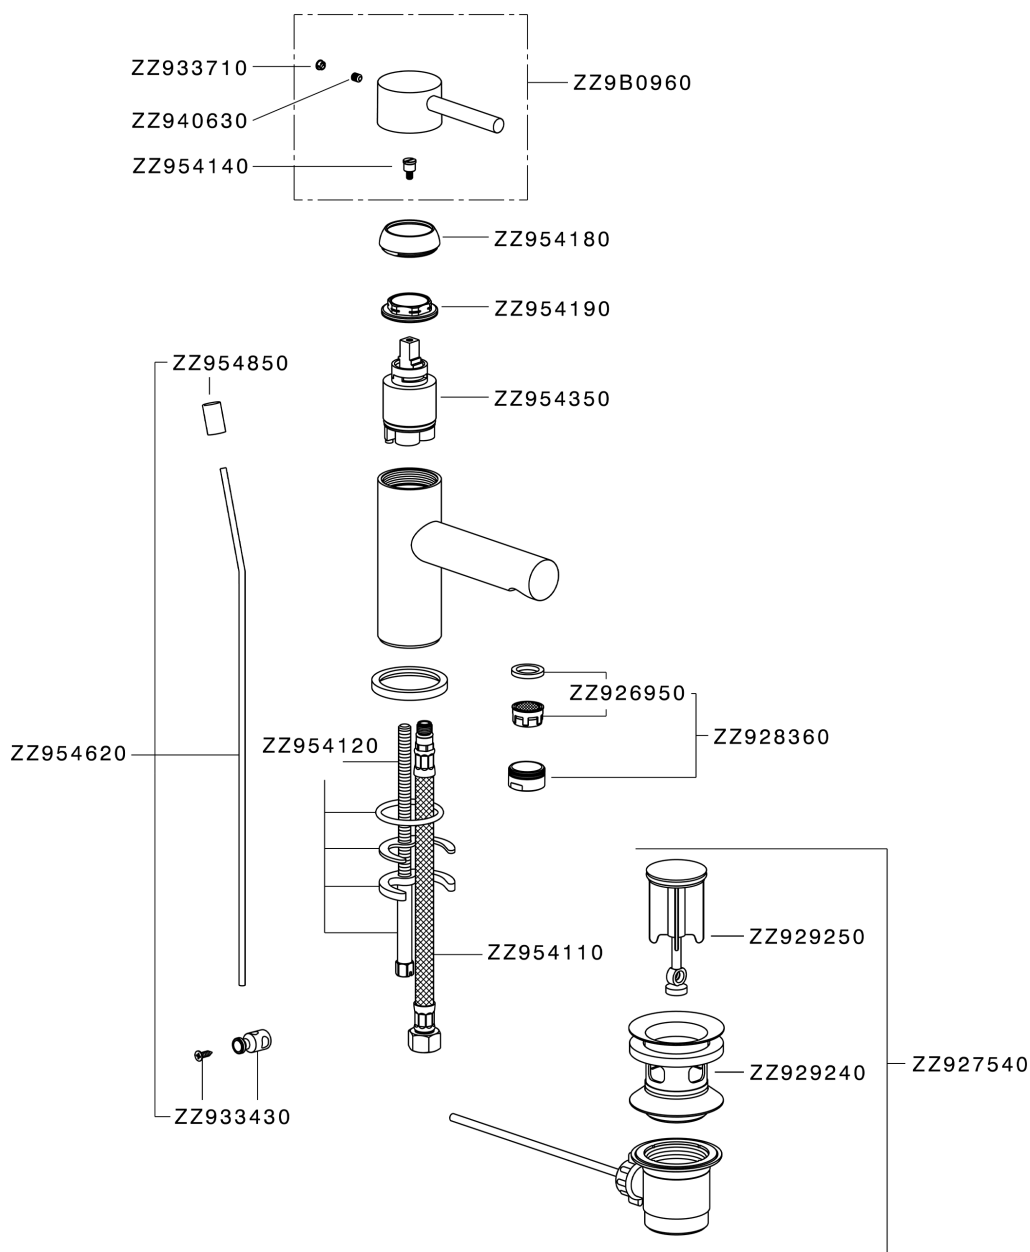

Single lever washbasin mixer TRATTO EVO_TV000510

TV000510

<https://en.huberitalia.com/single-lever-washbasin-mixer-tratto-evo-tv000510>

2026-06-13