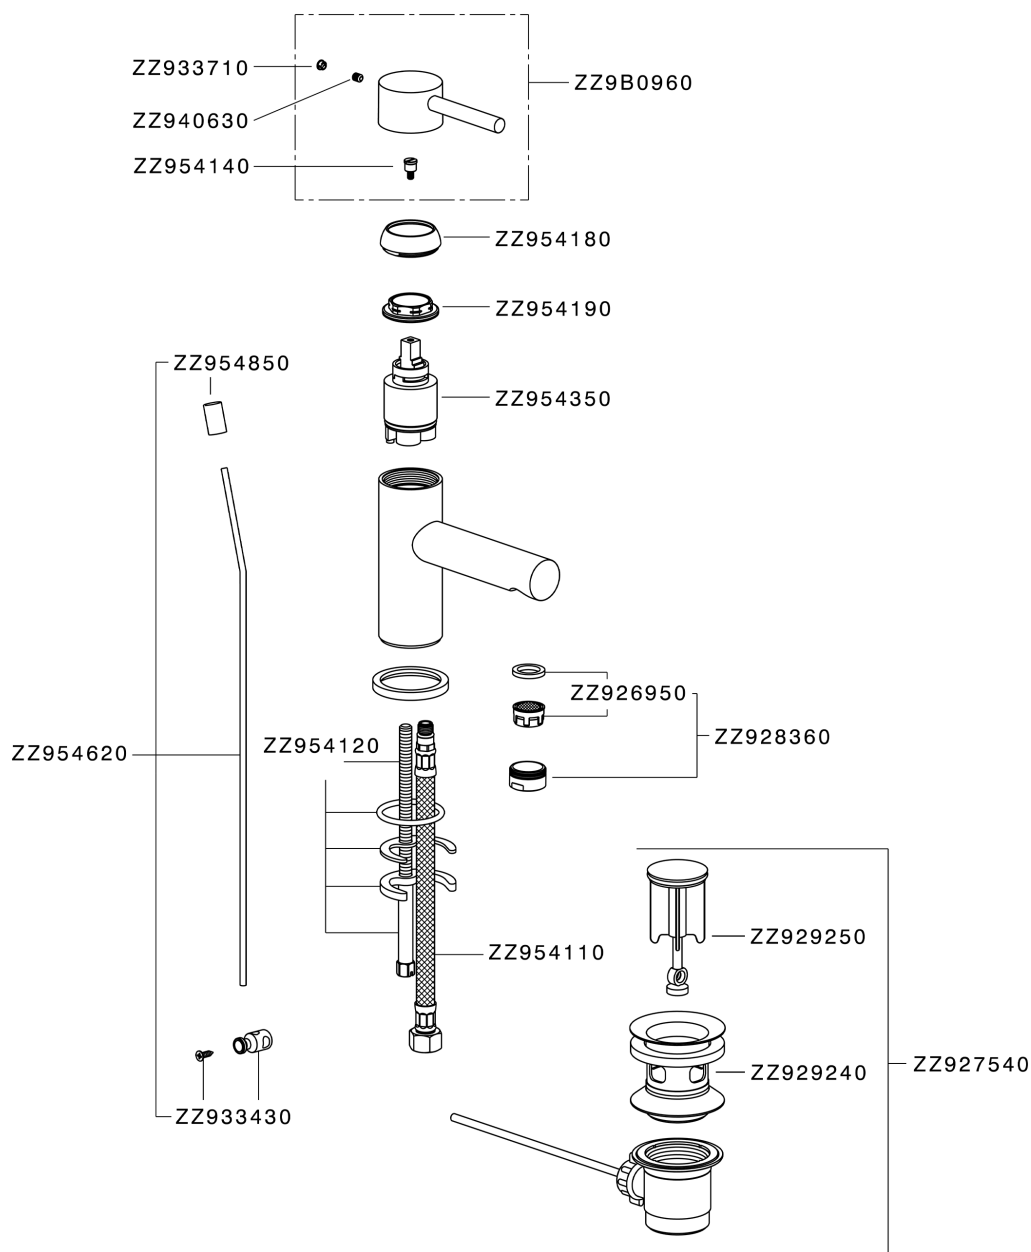

Single lever washbasin mixer TRATTO EVO_TV000510

MODEL **TV000510**

Single lever washbasin mixer, with 1"1/4 automatic pop up waste, G.3/8" stainless steel flexible hoses

AVAILABLE FINISHINGS

CHARACTERISTICS

Cartridge Spare Parts **ZZ95435000**

35 mm Cartridge

EcoStop

EcoStop feature limits water flow to approximately 50% of maximum output with one point of resistance on setting. Push slightly past the middle stop only when full water output is required. This will save water up to 50%.

Single lever washbasin mixer TRATTO EVO_TV000510

TV000510

<https://en.huberitalia.com/single-lever-washbasin-mixer-tratto-evo-tv000510>

2026-06-15