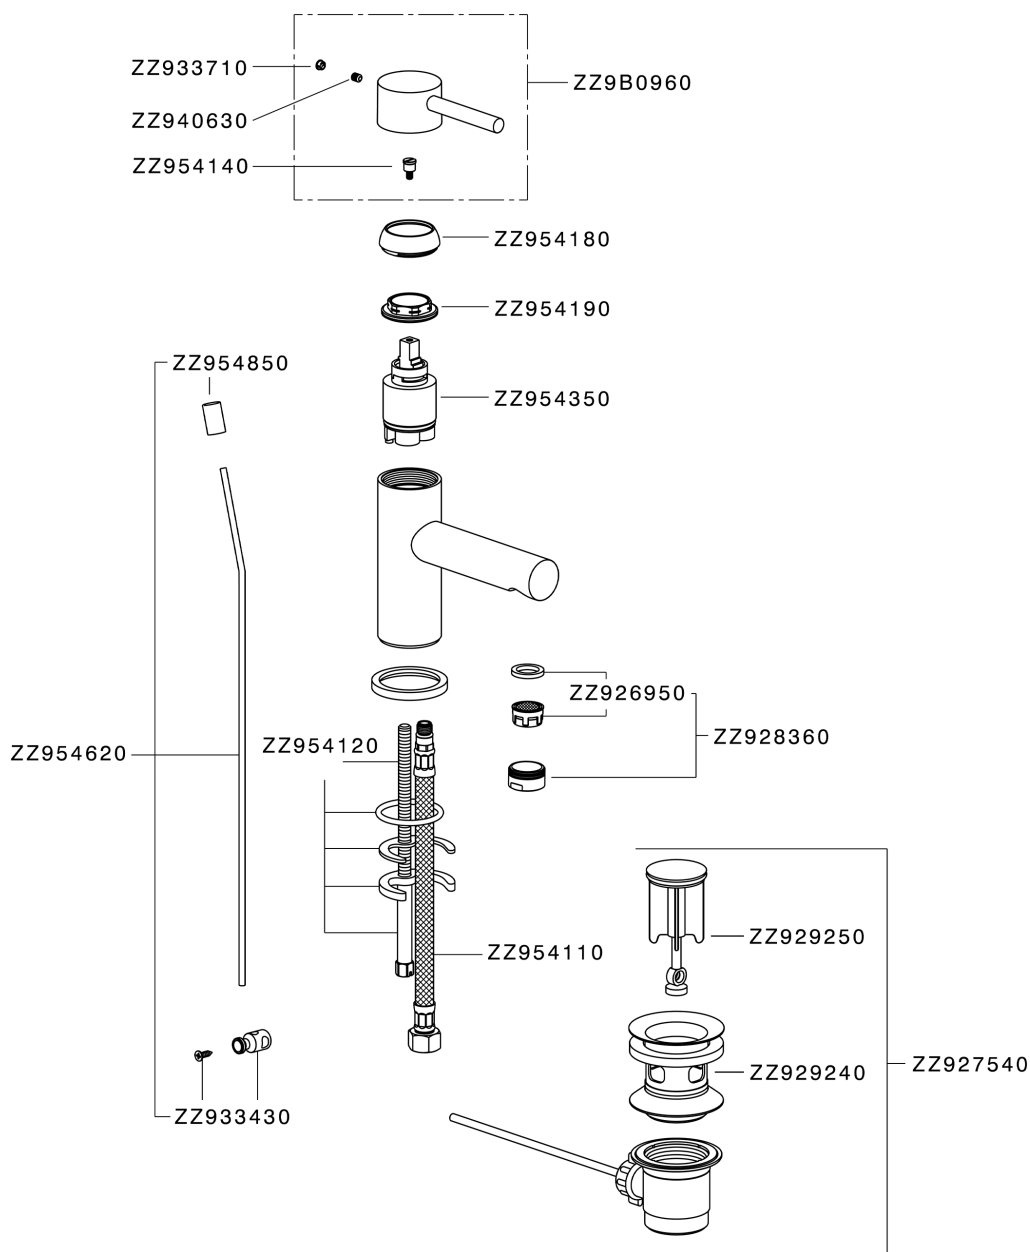

Single lever washbasin mixer TRATTO EVO_TV000510

MODEL **TV000510**

Single lever washbasin mixer, with 1"1/4 automatic pop up waste, G.3/8" stainless steel flexible hoses

AVAILABLE FINISHINGS

CHARACTERISTICS

Cartridge Spare Parts **ZZ95435000**

35 mm Cartridge

EcoStop

EcoStop feature limits water flow to approximately 50% of maximum output with one point of resistance on setting. Push slightly past the middle stop only when full water output is required. This will save water up to 50%.

Single lever washbasin mixer TRATTO EVO_TV000510

TV000510

<https://en.huberitalia.com/single-lever-washbasin-mixer-tratto-evo-tv000510>

2026-04-06