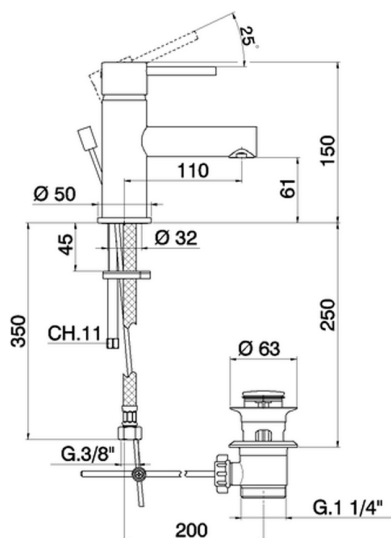

Single lever washbasin mixer TRATTO EVO_TV000510

MODEL **TV000510**

Single lever washbasin mixer, with 1"1/4 automatic pop up waste, G.3/8" stainless steel flexible hoses

AVAILABLE FINISHINGS

CHARACTERISTICS

Cartridge Spare Parts **ZZ95435000**

35 mm Cartridge

EcoStop

EcoStop feature limits water flow to approximately 50% of maximum output with one point of resistance on setting. Push slightly past the middle stop only when full water output is required. This will save water up to 50%.

Single lever washbasin mixer TRATTO EVO_TV000510

TV000510

<https://en.huberitalia.com/single-lever-washbasin-mixer-tratto-evo-tv000510>

2026-04-06