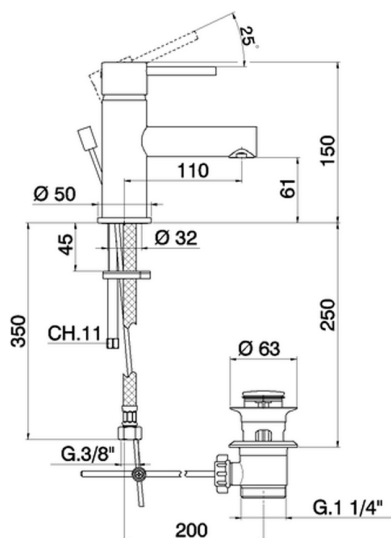

Single lever washbasin mixer TRATTO EVO_TV000510

MODEL **TV000510**

Single lever washbasin mixer, with 1"1/4 automatic pop up waste, G.3/8" stainless steel flexible hoses

AVAILABLE FINISHINGS

CHARACTERISTICS

Cartridge Spare Parts **ZZ95435000**

35 mm Cartridge

EcoStop

EcoStop feature limits water flow to approximately 50% of maximum output with one point of resistance on setting. Push slightly past the middle stop only when full water output is required. This will save water up to 50%.

Single lever washbasin mixer TRATTO EVO_TV000510

TV000510

<https://en.huberitalia.com/single-lever-washbasin-mixer-tratto-evo-tv000510>

2026-06-15